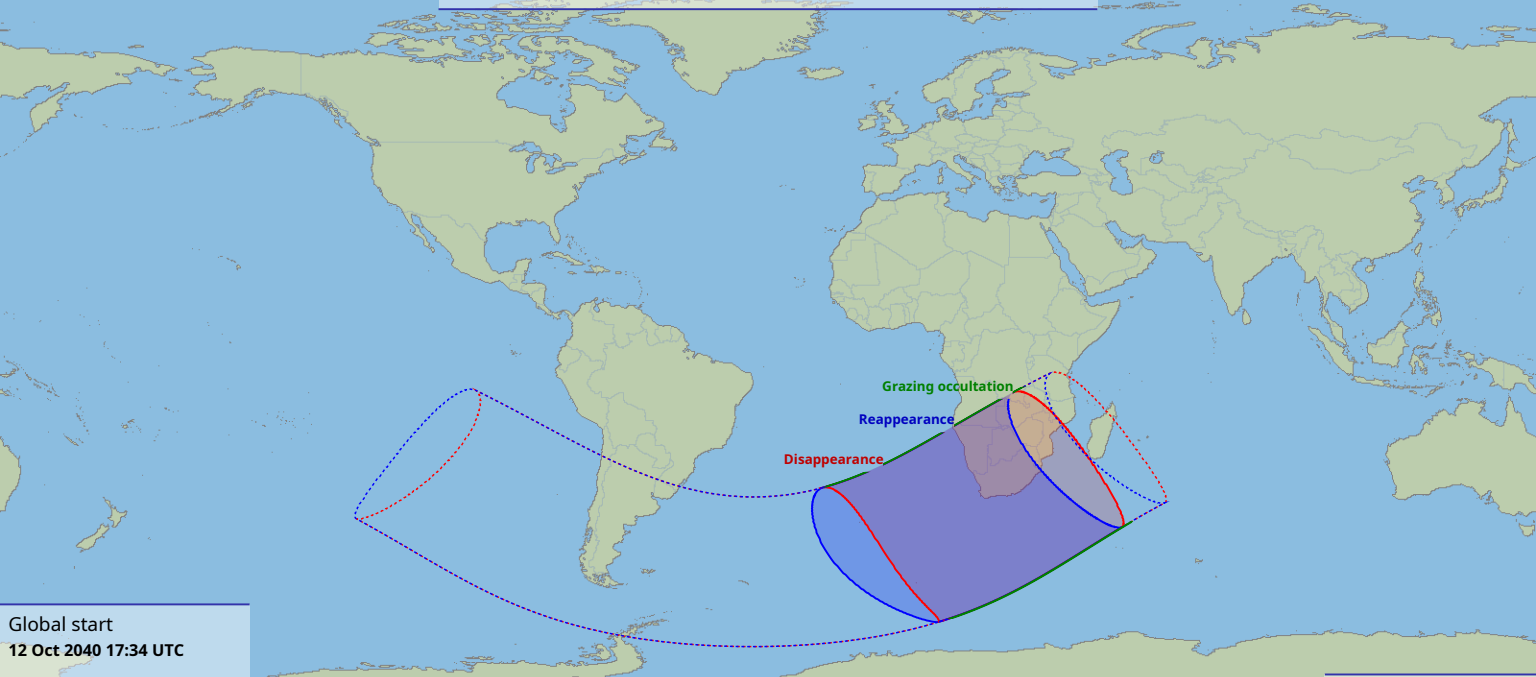

Visibility of the lunar occultation of Sigma Sagittarii on 12 Oct 2040

Global start
12 Oct 2040 17:34 UTC

Global end
12 Oct 2040 21:36 UTC