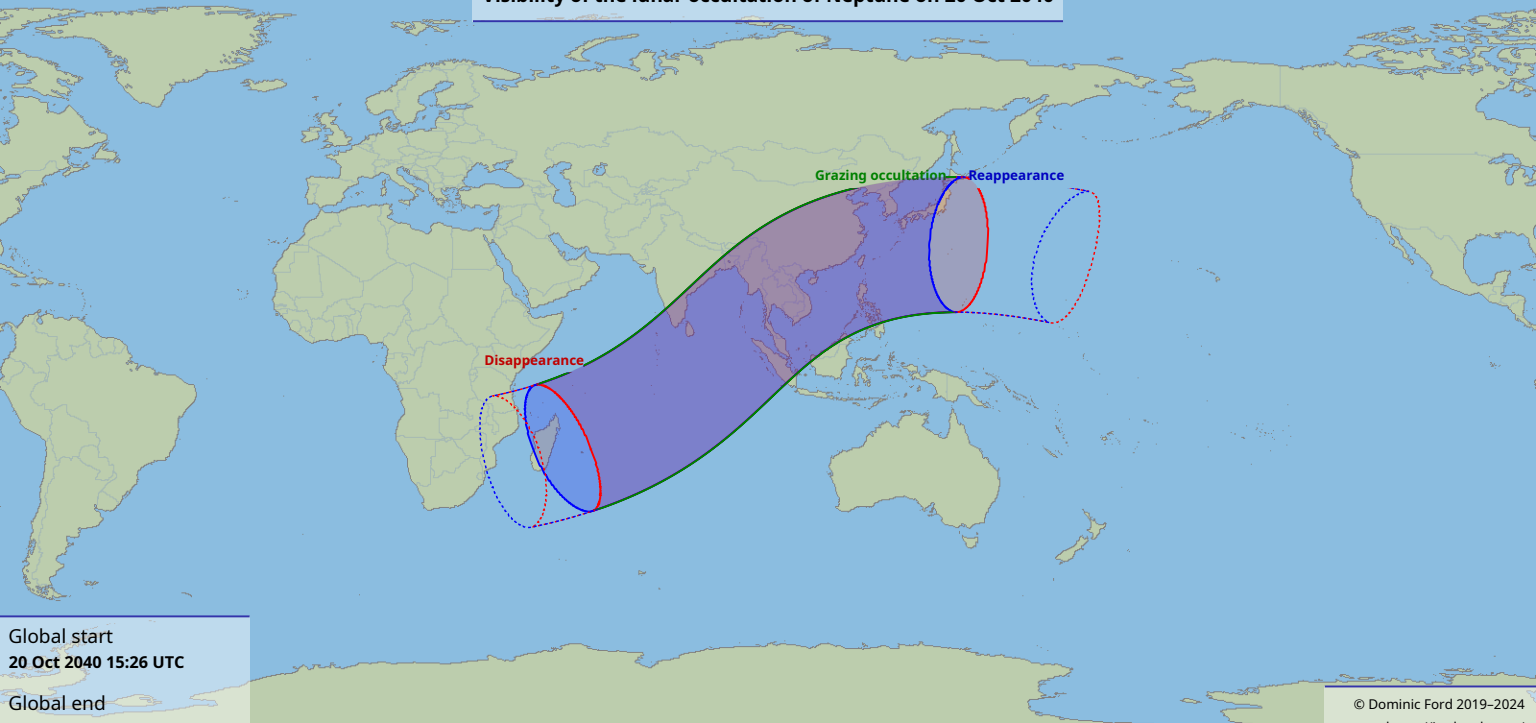

Visibility of the lunar occultation of Neptune on 20 Oct 2040

Global start
20 Oct 2040 15:26 UTC

Global end
20 Oct 2040 19:46 UTC