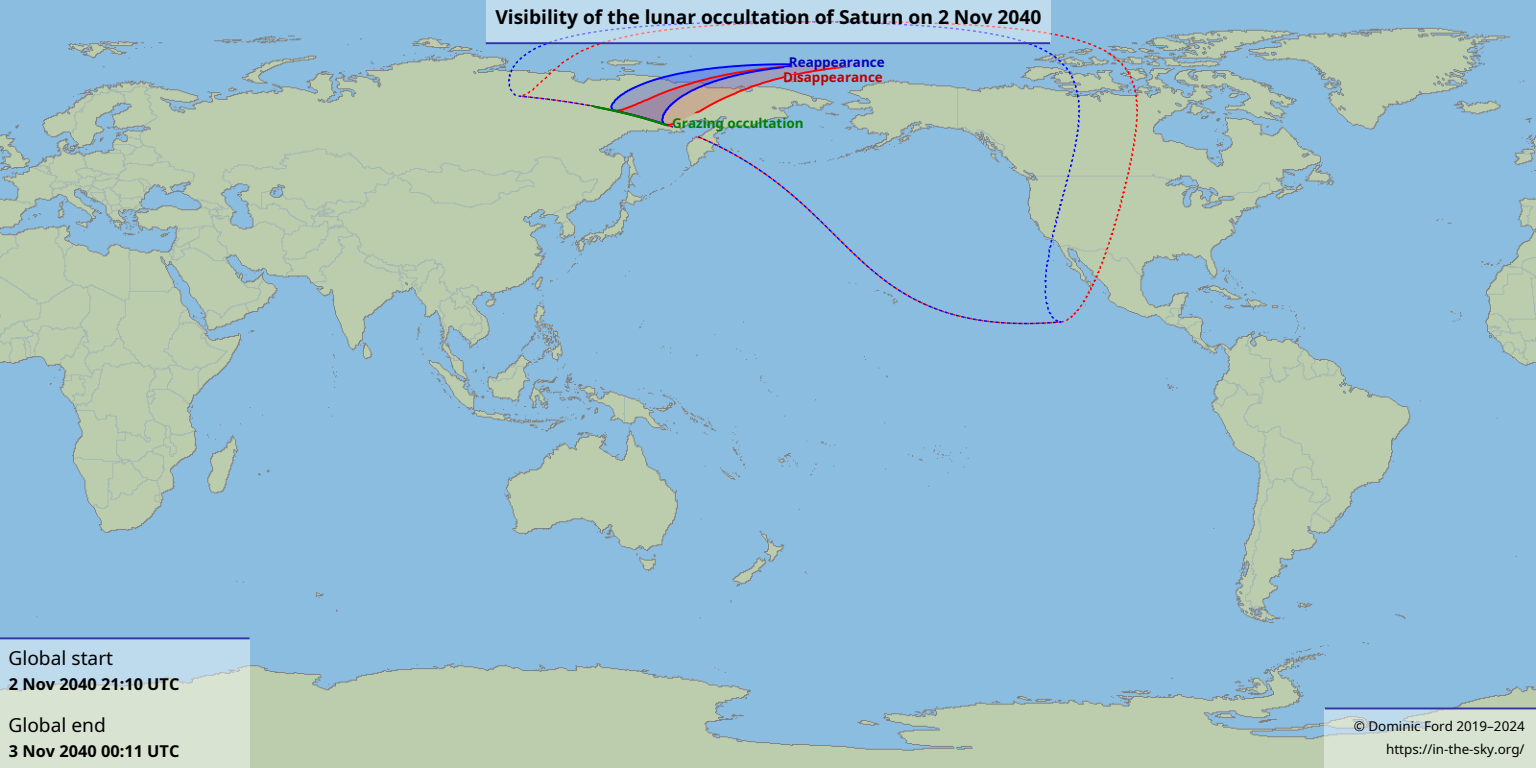

# Visibility of the lunar occultation of Saturn on 2 Nov 2040

Global start  
2 Nov 2040 21:10 UTC

Global end  
3 Nov 2040 00:11 UTC