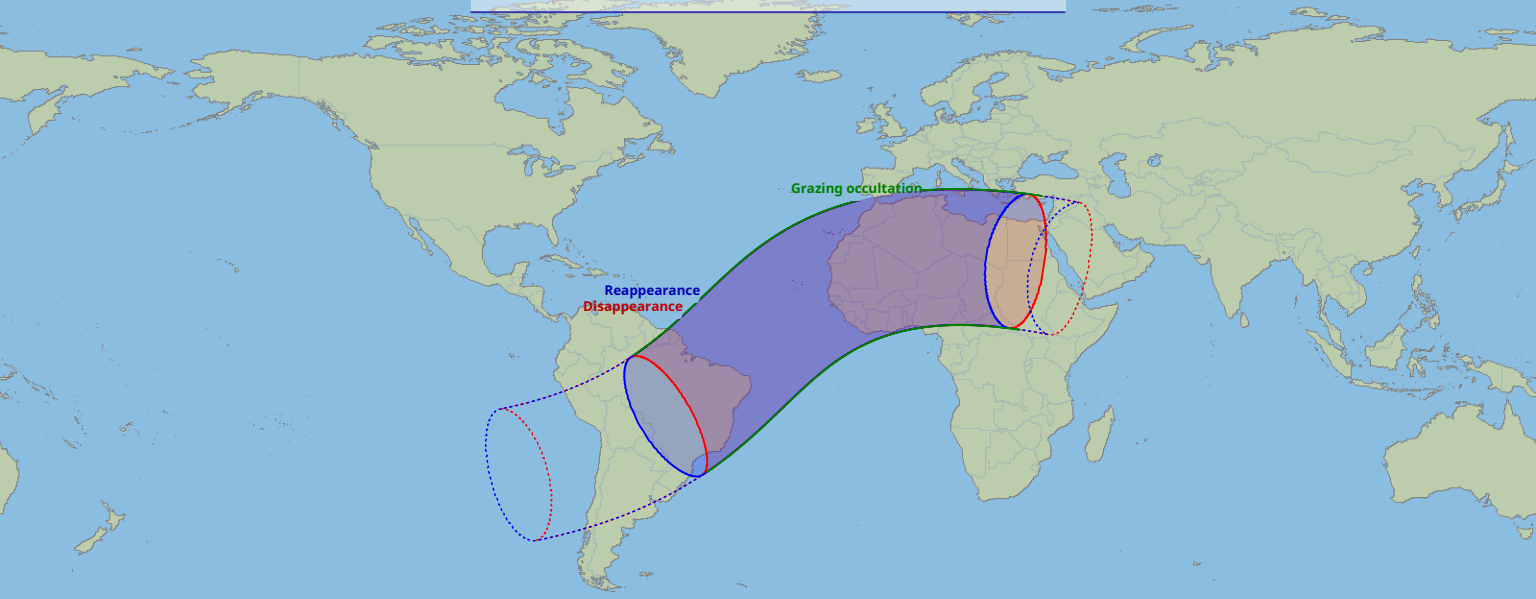

Visibility of the lunar occultation of Neptune on 17 Nov 2040

Global start
16 Nov 2040 22:16 UTC

Global end
17 Nov 2040 02:37 UTC