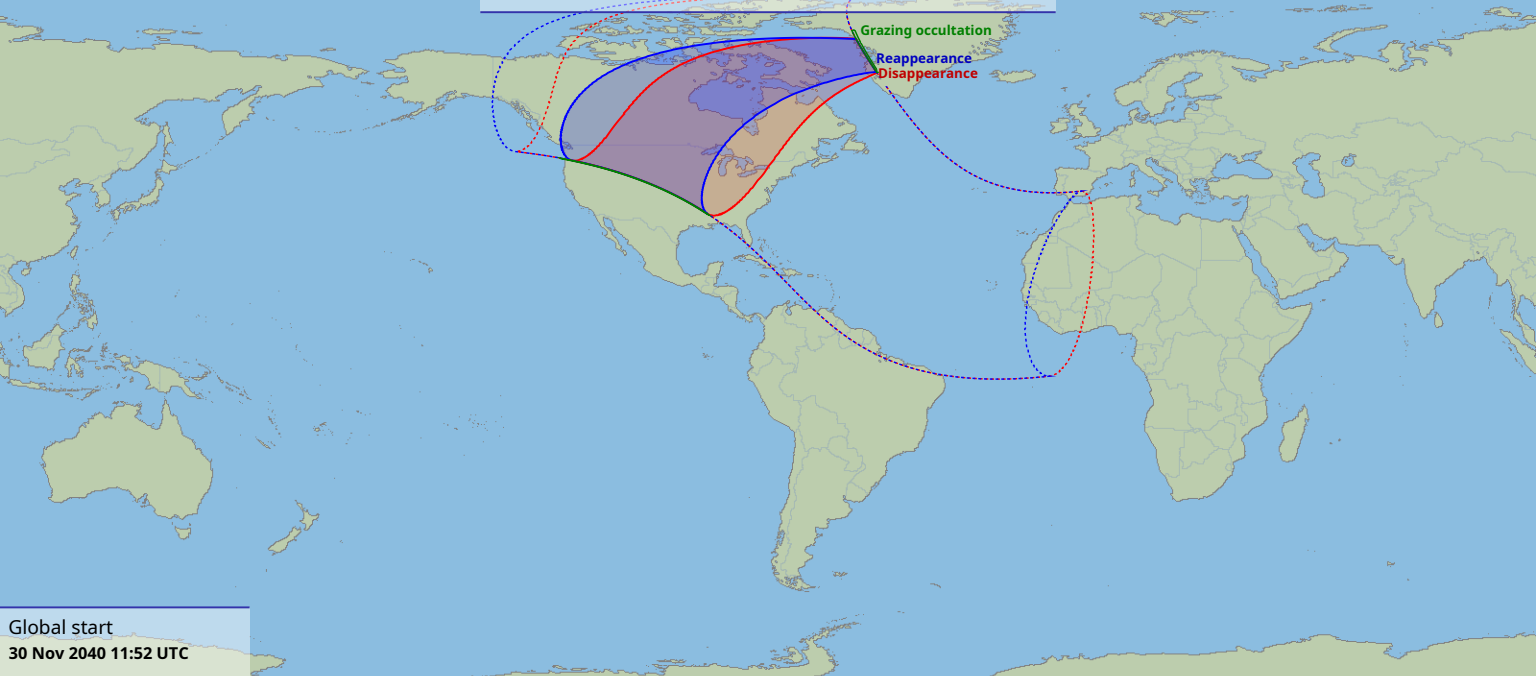

Visibility of the lunar occultation of Saturn on 30 Nov 2040

Global start
30 Nov 2040 11:52 UTC

Global end
30 Nov 2040 15:43 UTC