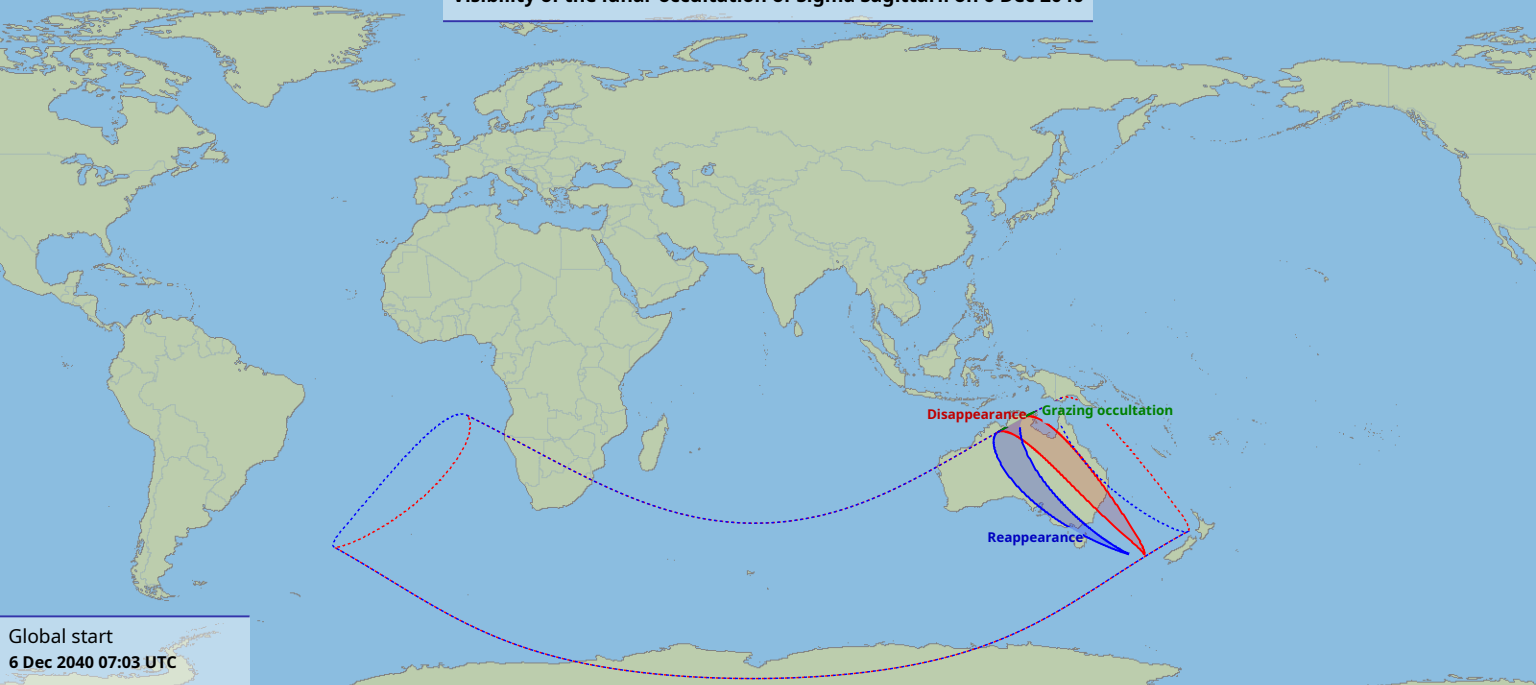

Visibility of the lunar occultation of Sigma Sagittarii on 6 Dec 2040

Global start
6 Dec 2040 07:03 UTC

Global end
6 Dec 2040 10:54 UTC