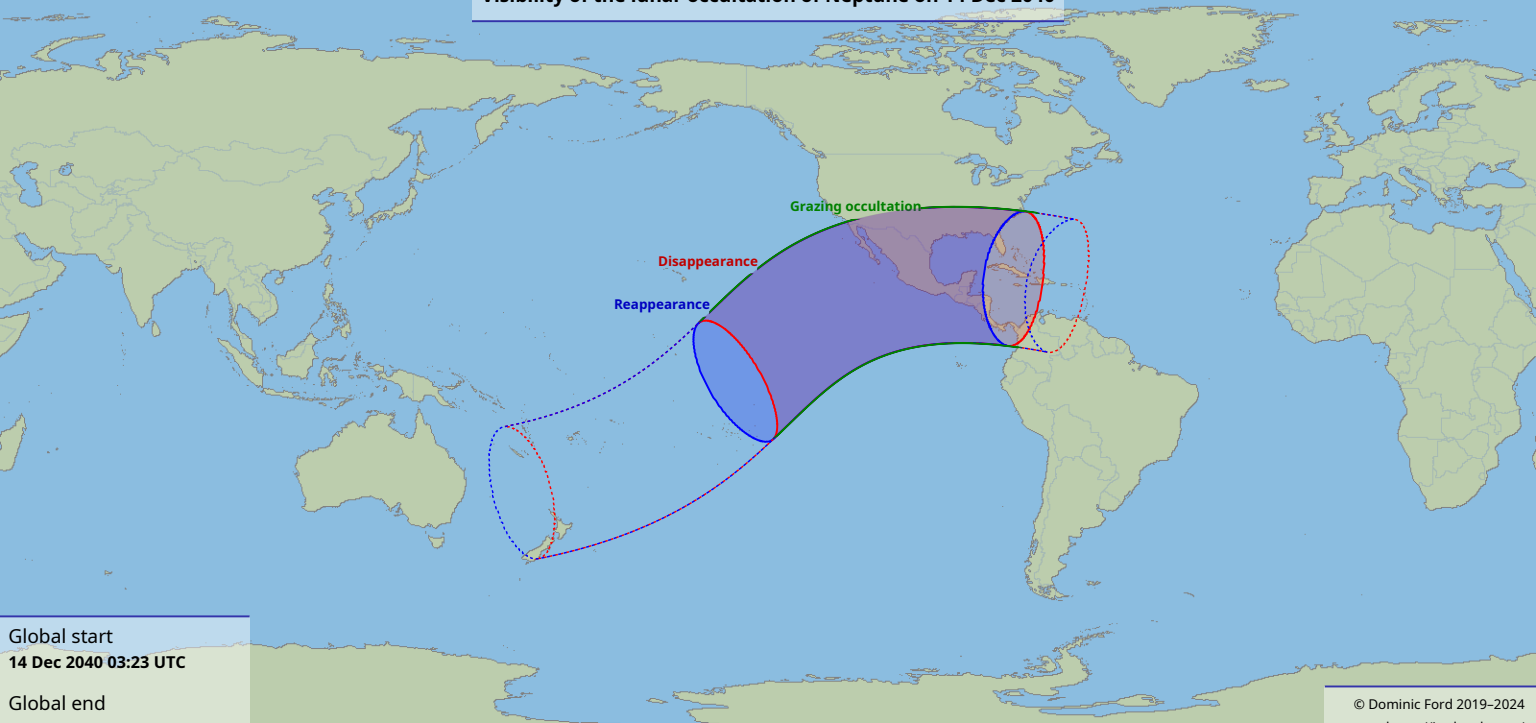

Visibility of the lunar occultation of Neptune on 14 Dec 2040

Global start
14 Dec 2040 03:23 UTC

Global end
14 Dec 2040 07:47 UTC