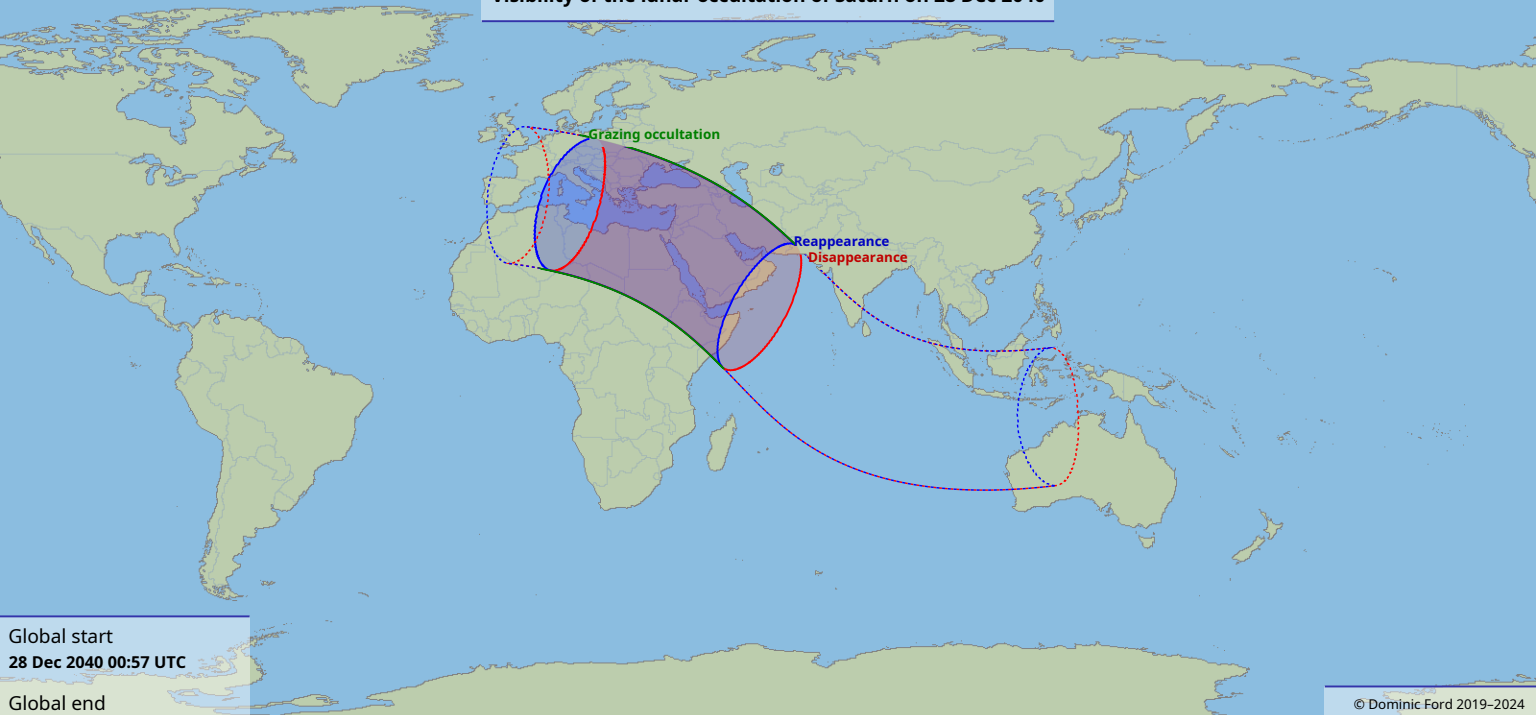

Visibility of the lunar occultation of Saturn on 28 Dec 2040

Global start
28 Dec 2040 00:57 UTC

Global end
28 Dec 2040 05:22 UTC