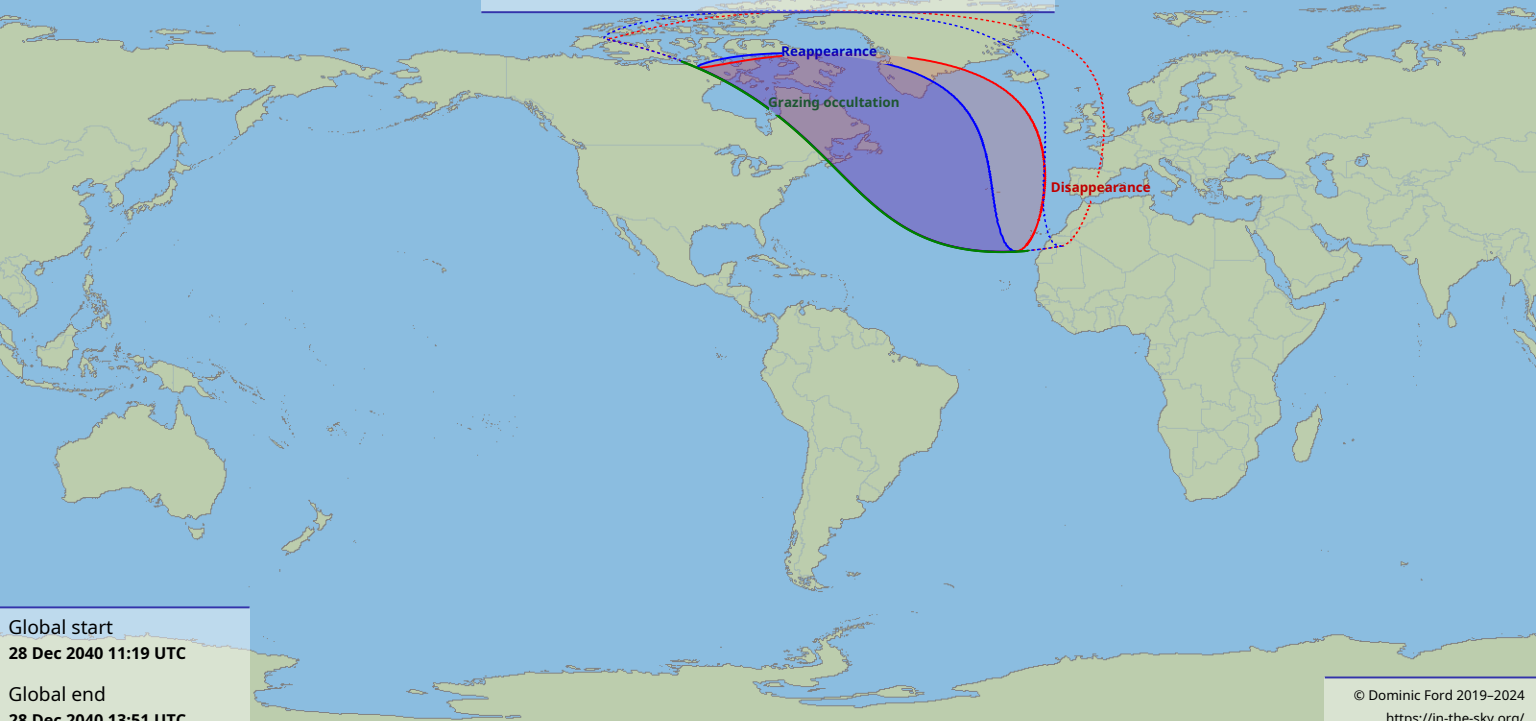

Visibility of the lunar occultation of Jupiter on 28 Dec 2040

Global start
28 Dec 2040 11:19 UTC

Global end
28 Dec 2040 13:51 UTC