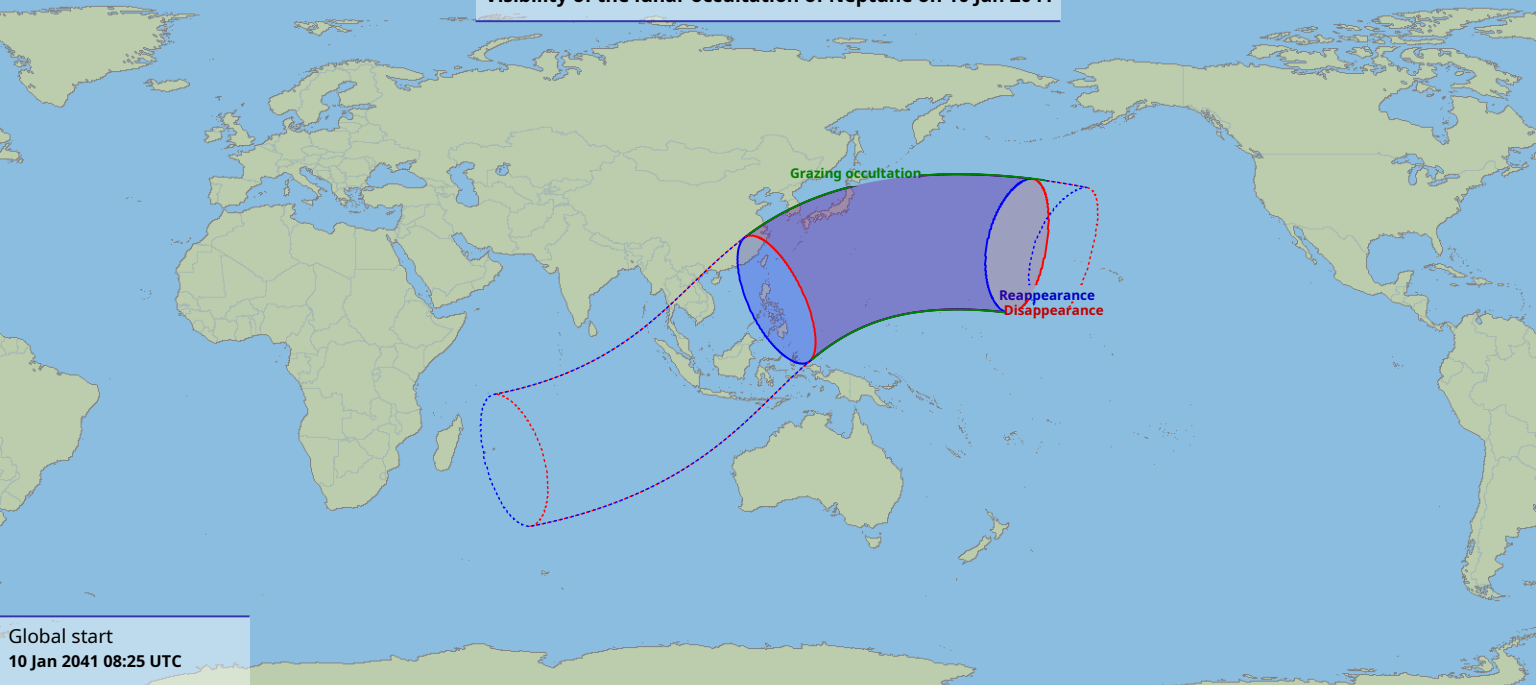

Visibility of the lunar occultation of Neptune on 10 Jan 2041

Global start
10 Jan 2041 08:25 UTC

Global end
10 Jan 2041 12:50 UTC