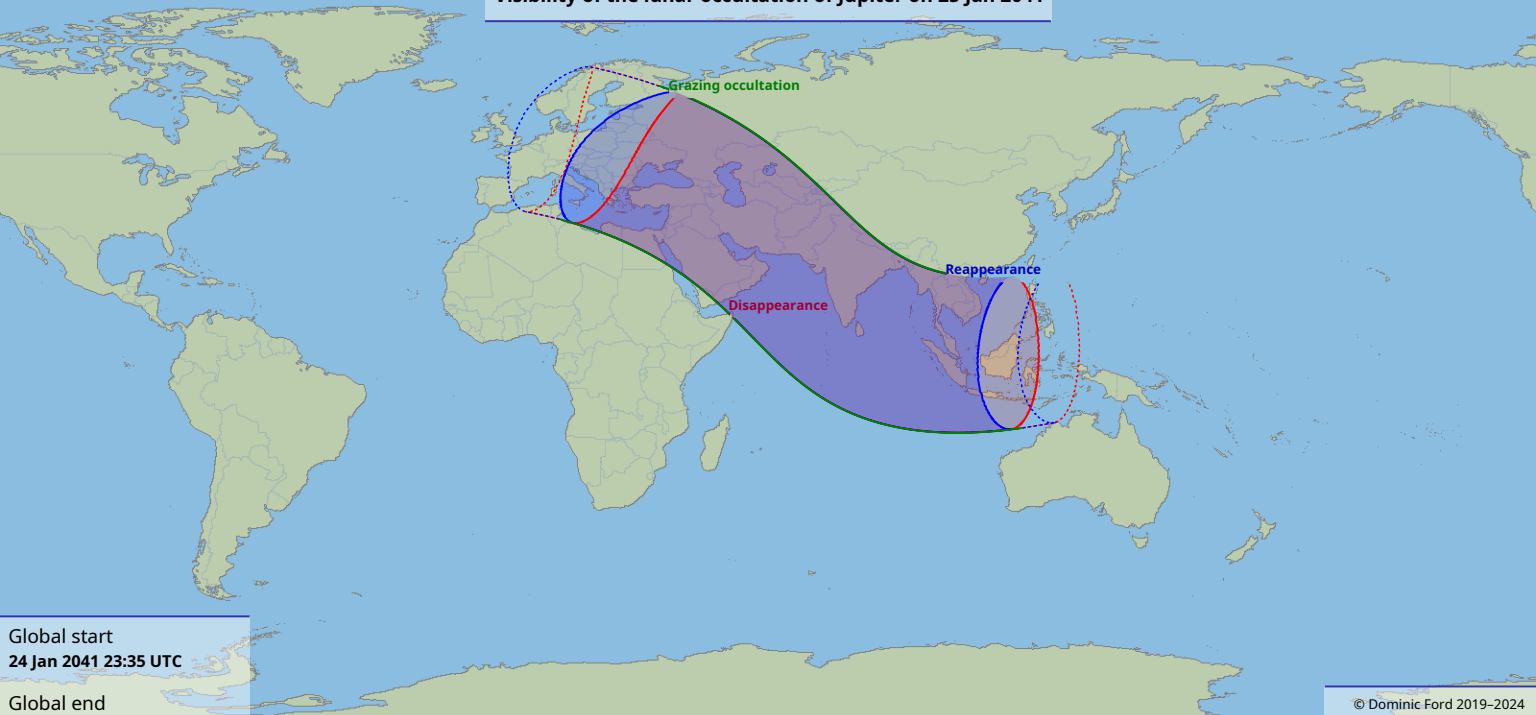

# Visibility of the lunar occultation of Jupiter on 25 Jan 2041

Global start  
24 Jan 2041 23:35 UTC

Global end  
25 Jan 2041 03:48 UTC