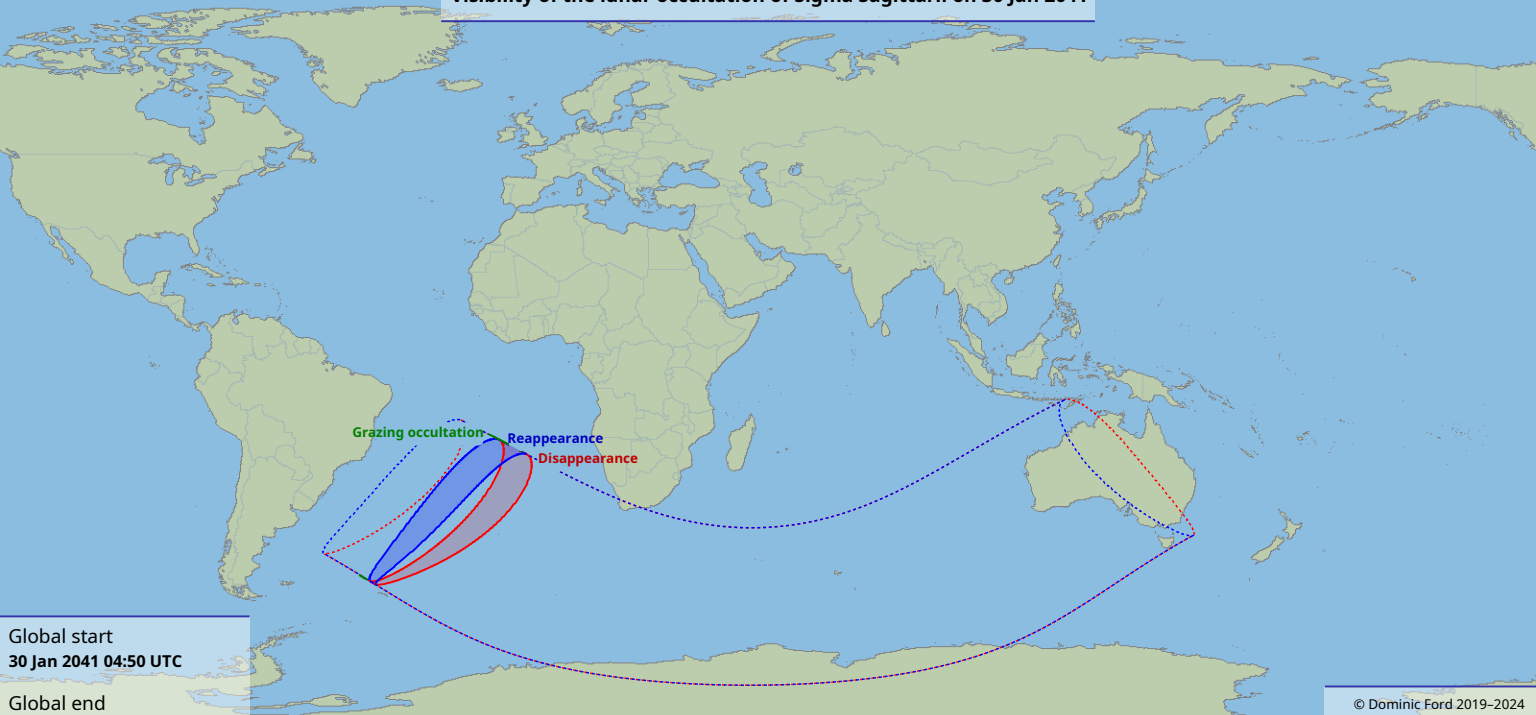

Visibility of the lunar occultation of Sigma Sagittarii on 30 Jan 2041

Global start
30 Jan 2041 04:50 UTC

Global end
30 Jan 2041 08:39 UTC