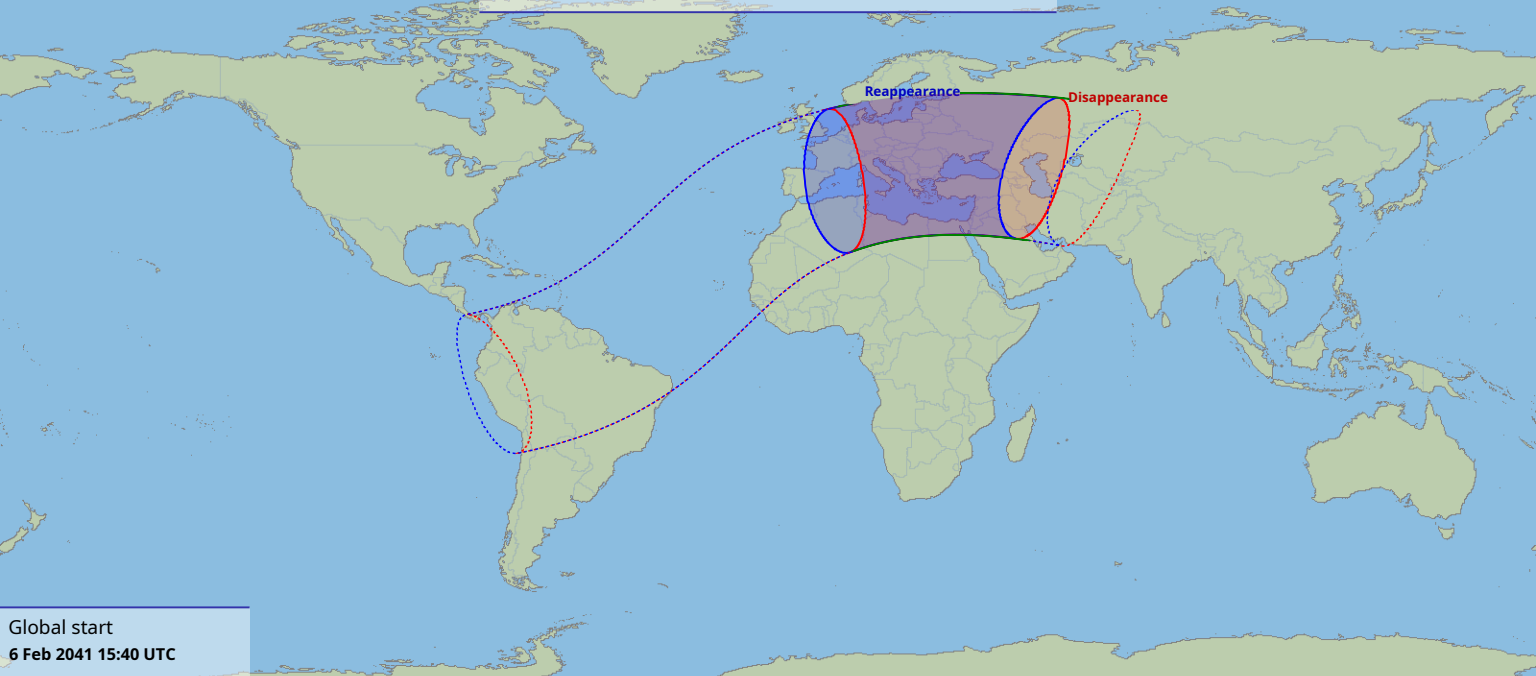

Visibility of the lunar occultation of Neptune on 6 Feb 2041

Global start
6 Feb 2041 15:40 UTC

Global end
6 Feb 2041 19:55 UTC