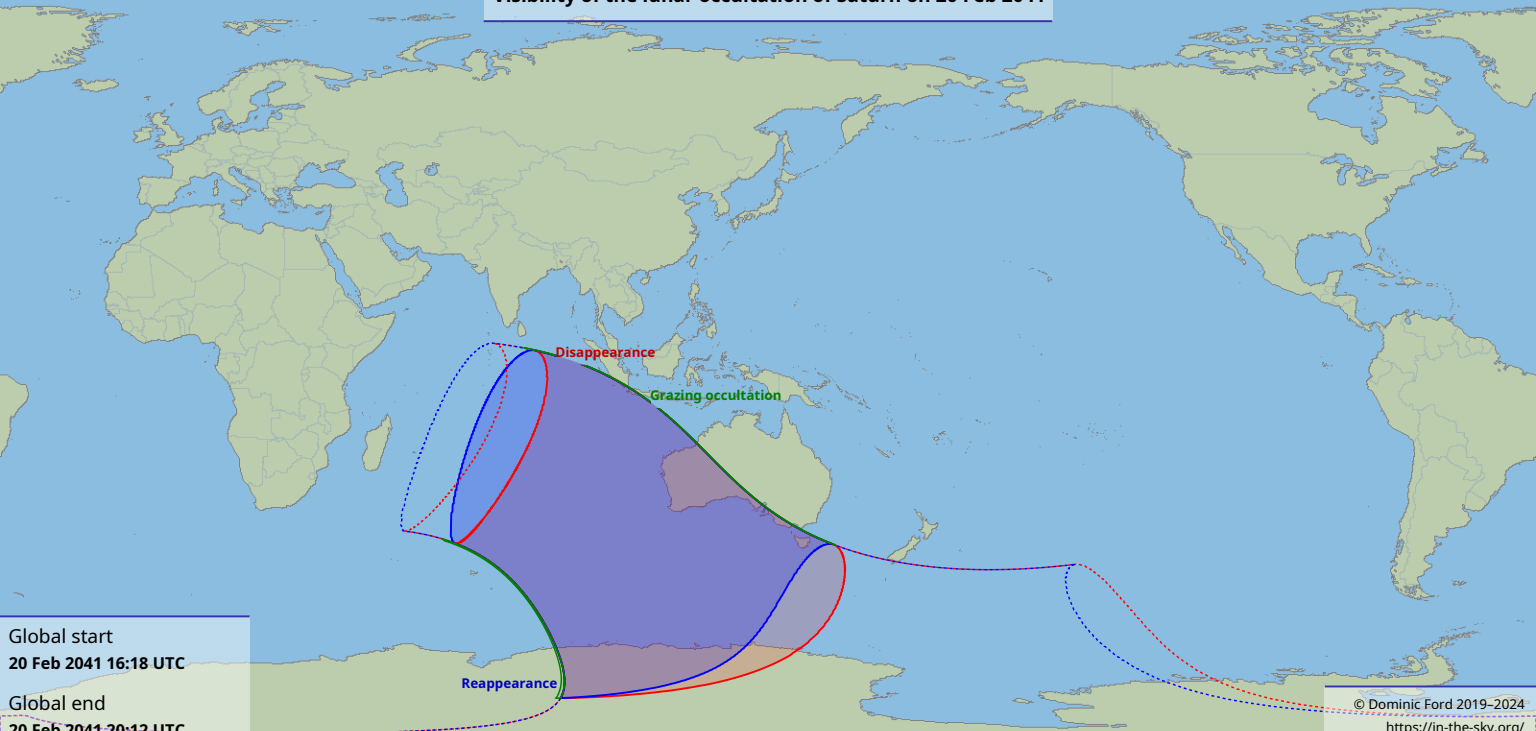

# Visibility of the lunar occultation of Saturn on 20 Feb 2041

Global start  
20 Feb 2041 16:18 UTC

Global end  
20 Feb 2041 20:12 UTC