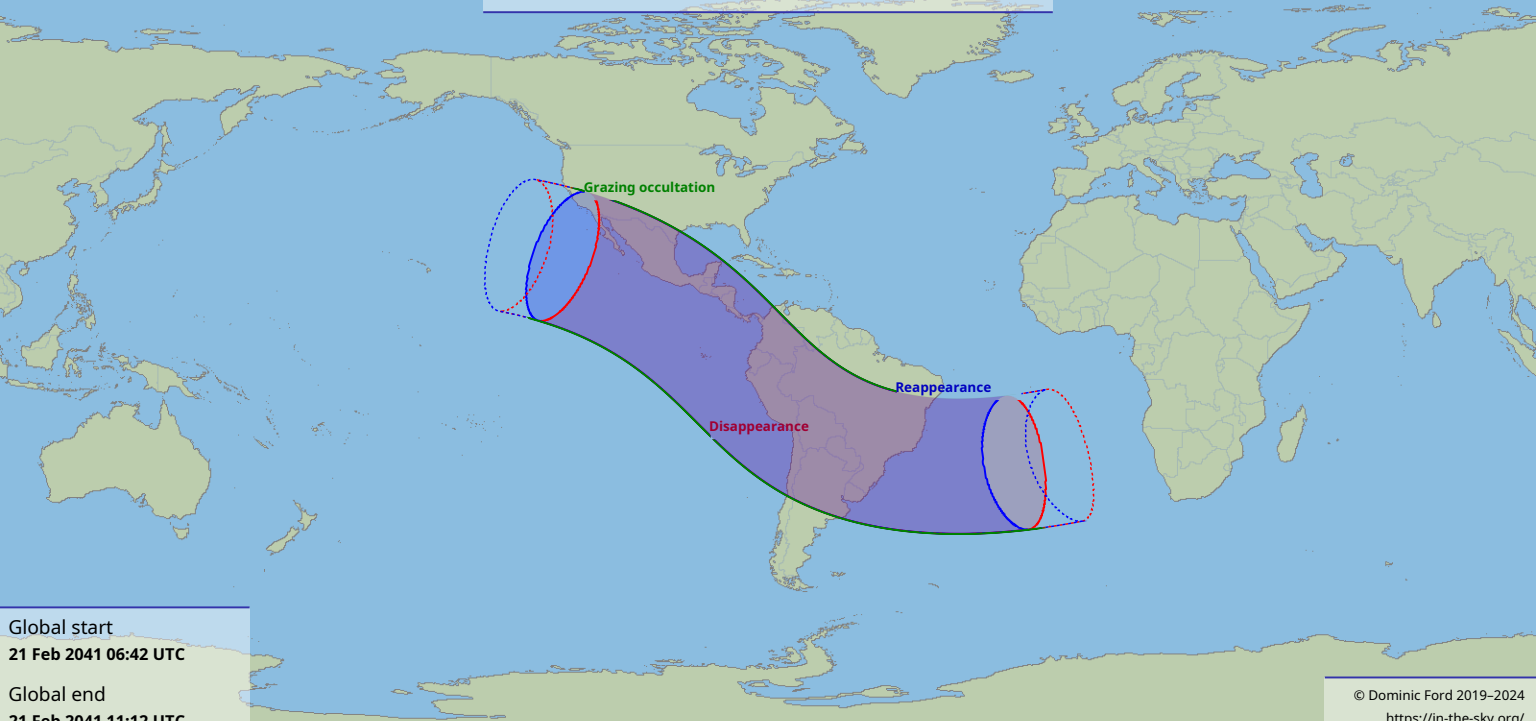

Visibility of the lunar occultation of Jupiter on 21 Feb 2041

Global start
21 Feb 2041 06:42 UTC

Global end
21 Feb 2041 11:12 UTC