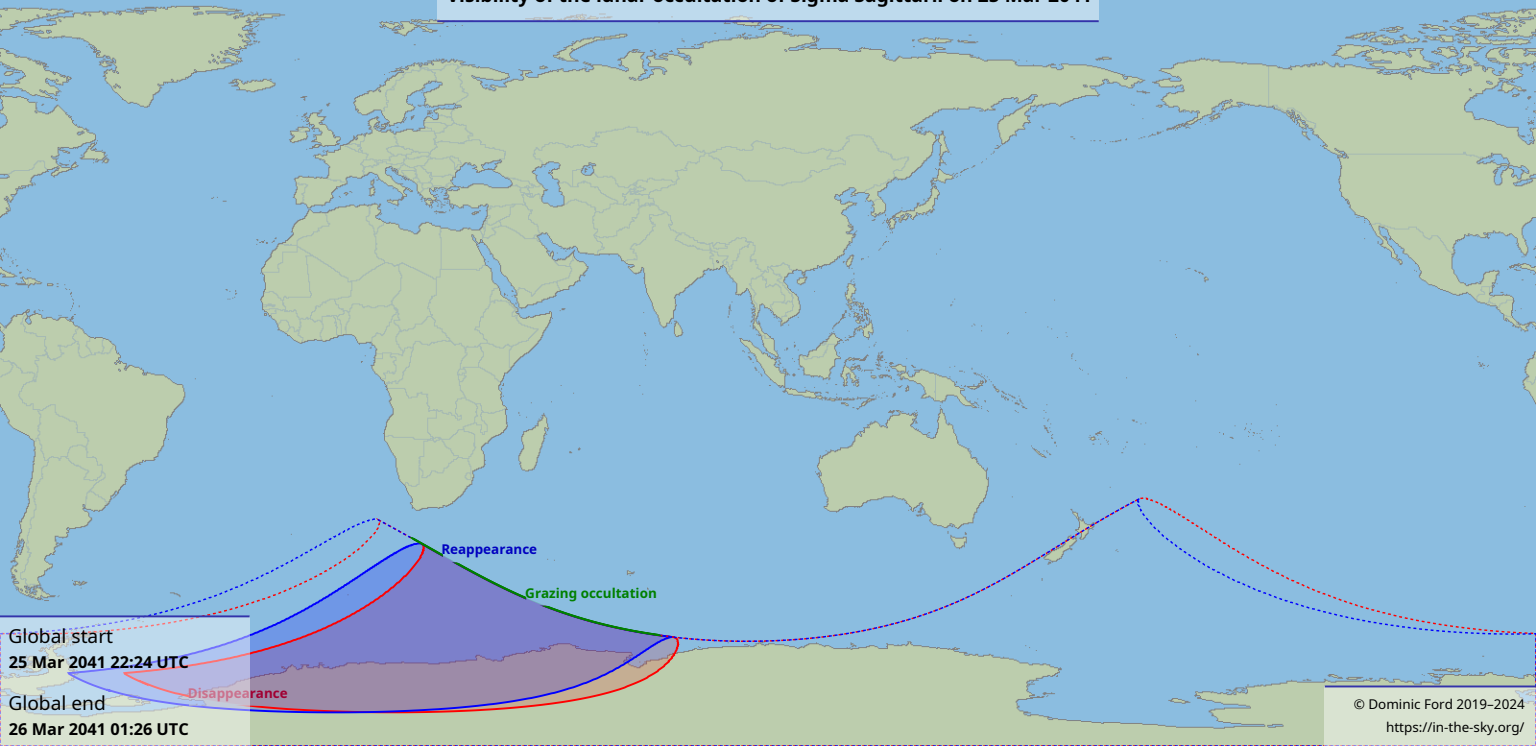

# Visibility of the lunar occultation of Sigma Sagittarii on 25 Mar 2041

Global start  
25 Mar 2041 22:24 UTC

Global end  
26 Mar 2041 01:26 UTC

Disappearance

Reappearance

Grazing occultation