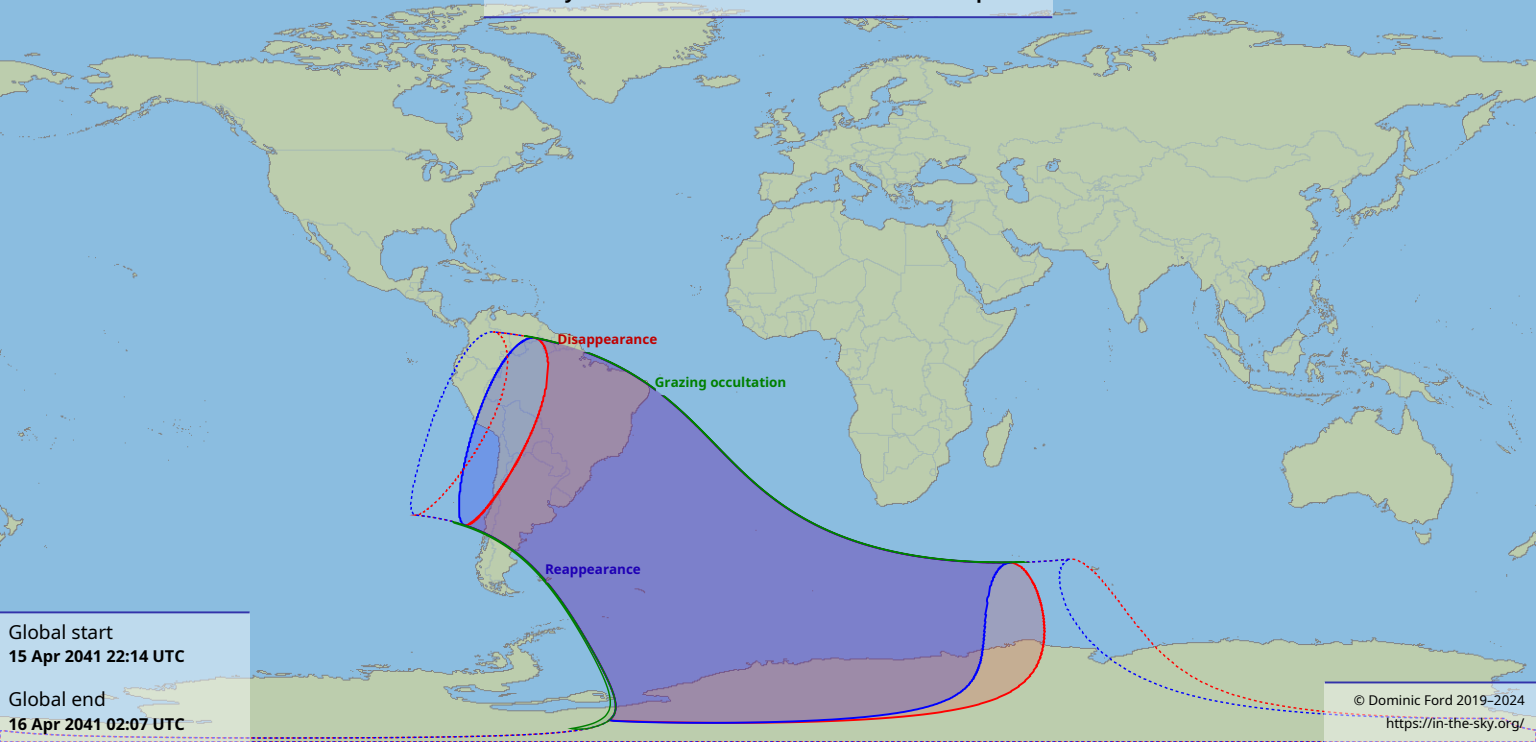

Visibility of the lunar occultation of Saturn on 16 Apr 2041

Global start
15 Apr 2041 22:14 UTC

Global end
16 Apr 2041 02:07 UTC