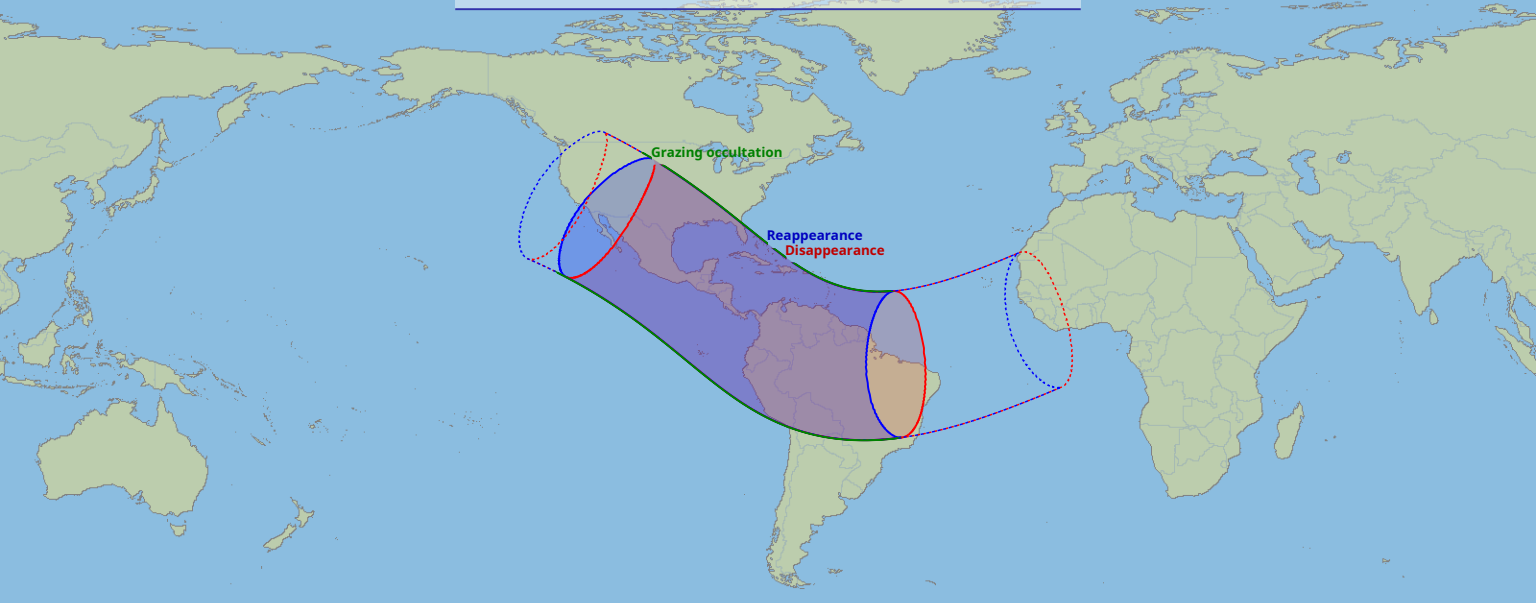

Visibility of the lunar occultation of Delta Scorii on 19 Apr 2041

Global start
19 Apr 2041 05:08 UTC

Global end
19 Apr 2041 09:17 UTC