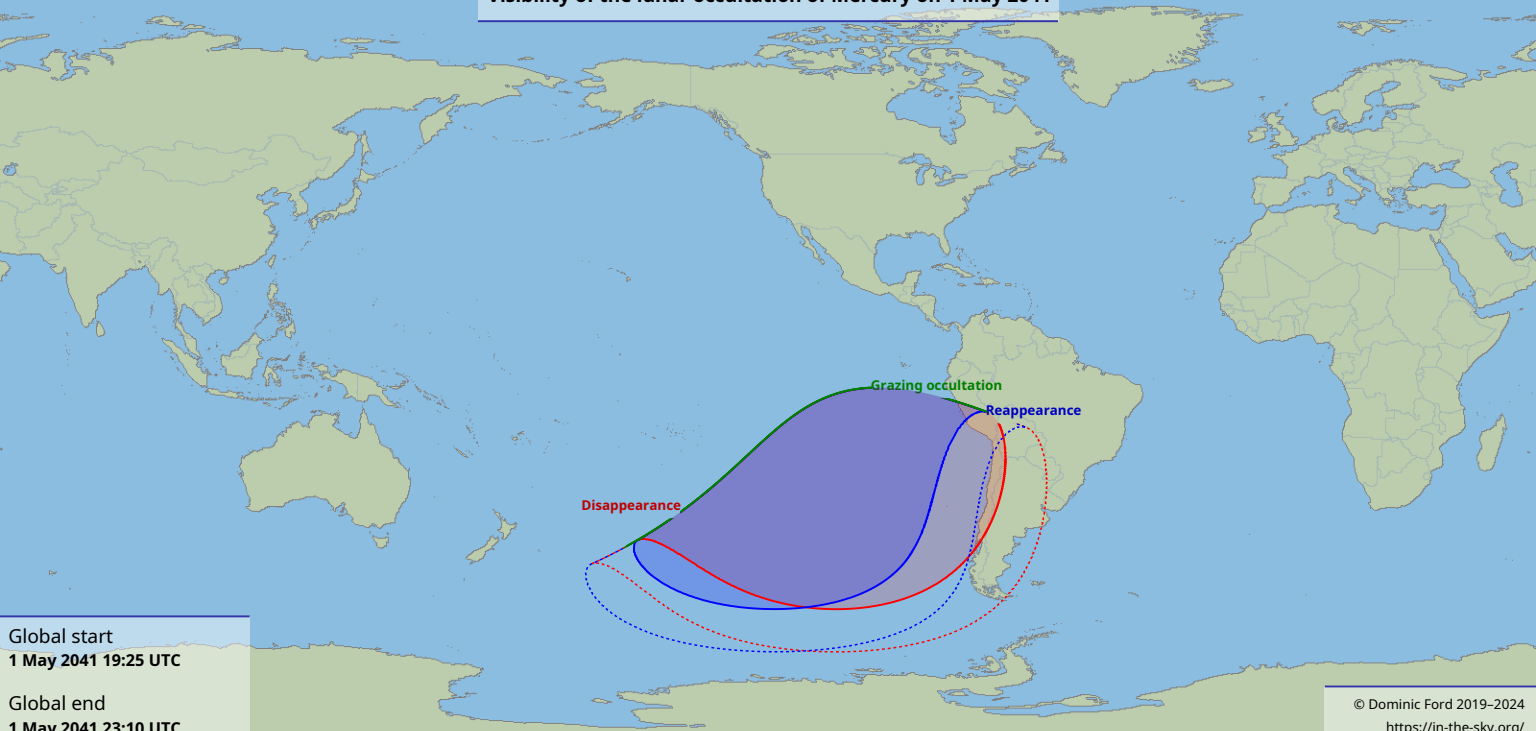

Visibility of the lunar occultation of Mercury on 1 May 2041

Global start
1 May 2041 19:25 UTC

Global end
1 May 2041 23:10 UTC