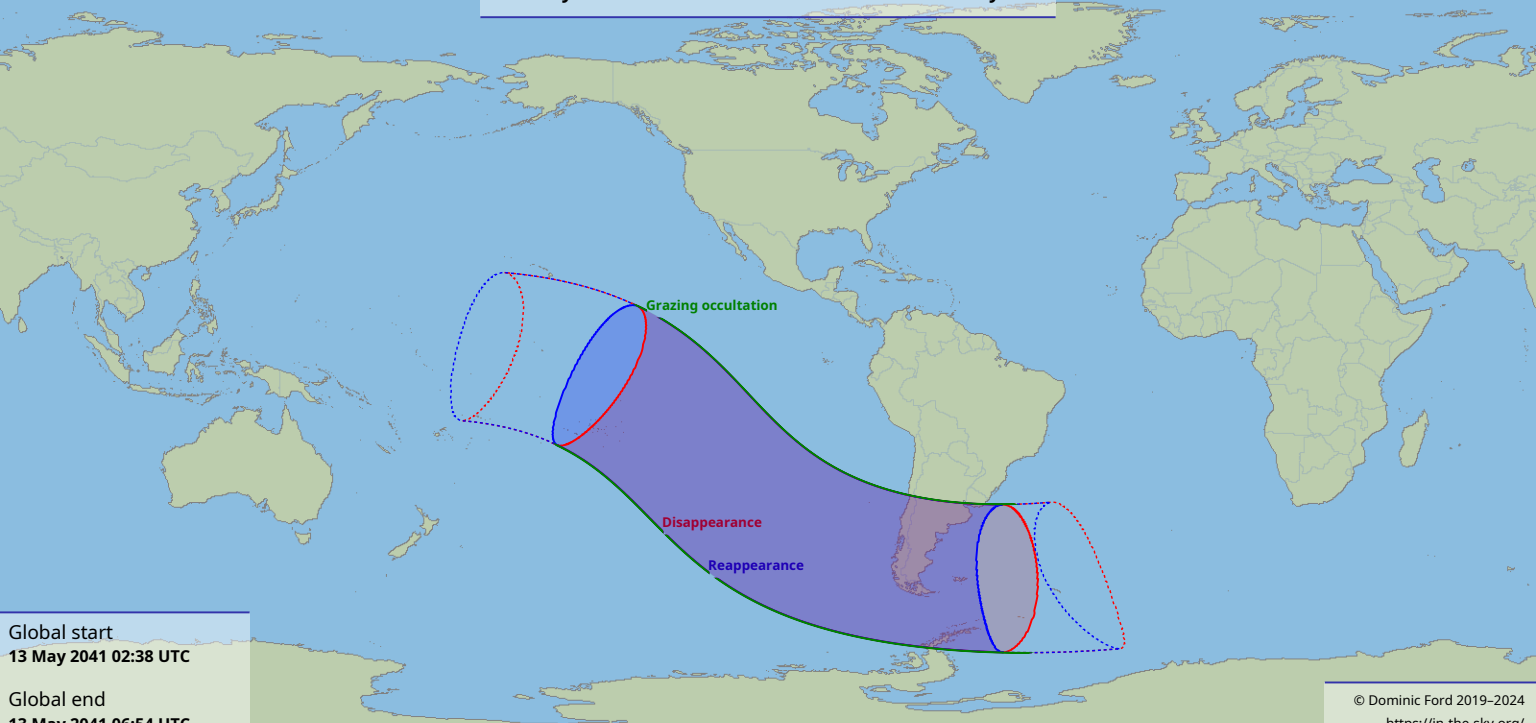

Visibility of the lunar occultation of Saturn on 13 May 2041

Global start
13 May 2041 02:38 UTC

Global end
13 May 2041 06:54 UTC