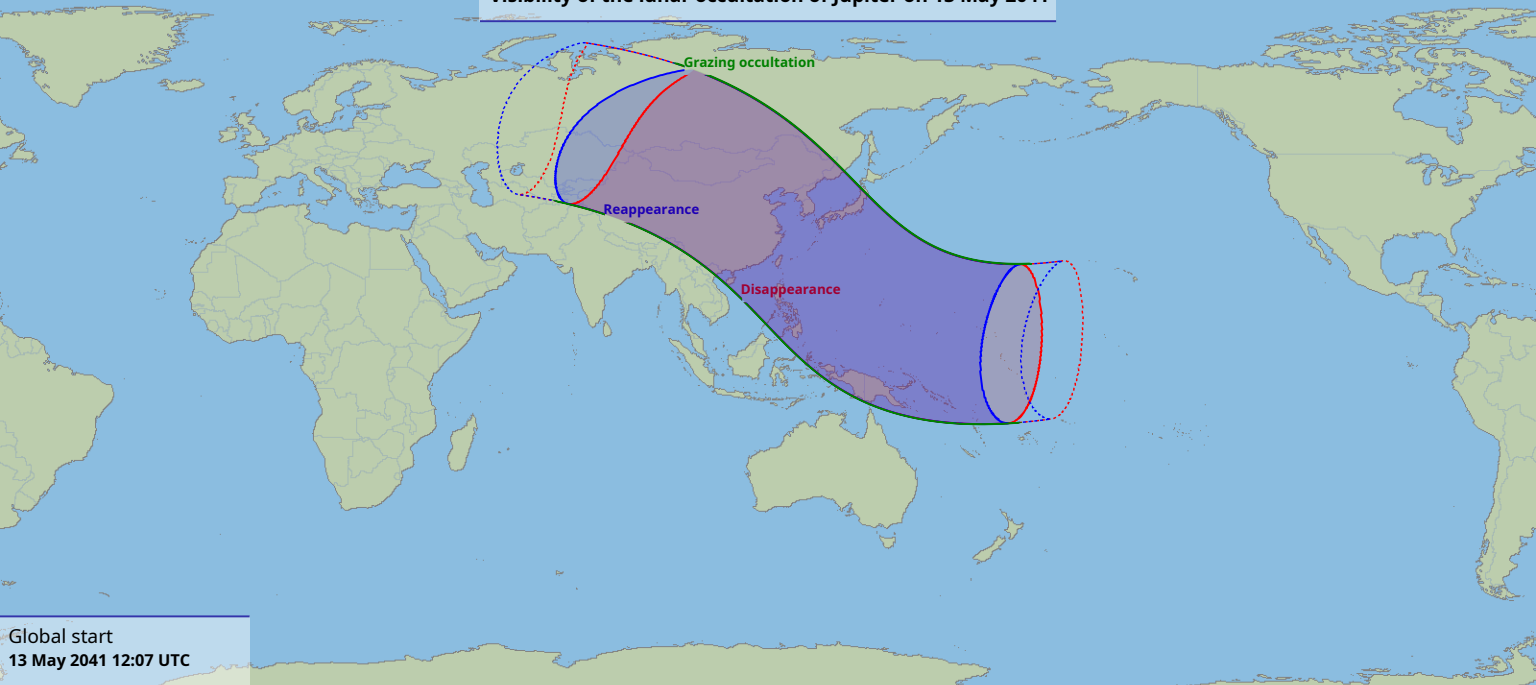

Visibility of the lunar occultation of Jupiter on 13 May 2041

Global start
13 May 2041 12:07 UTC

Global end
13 May 2041 16:12 UTC