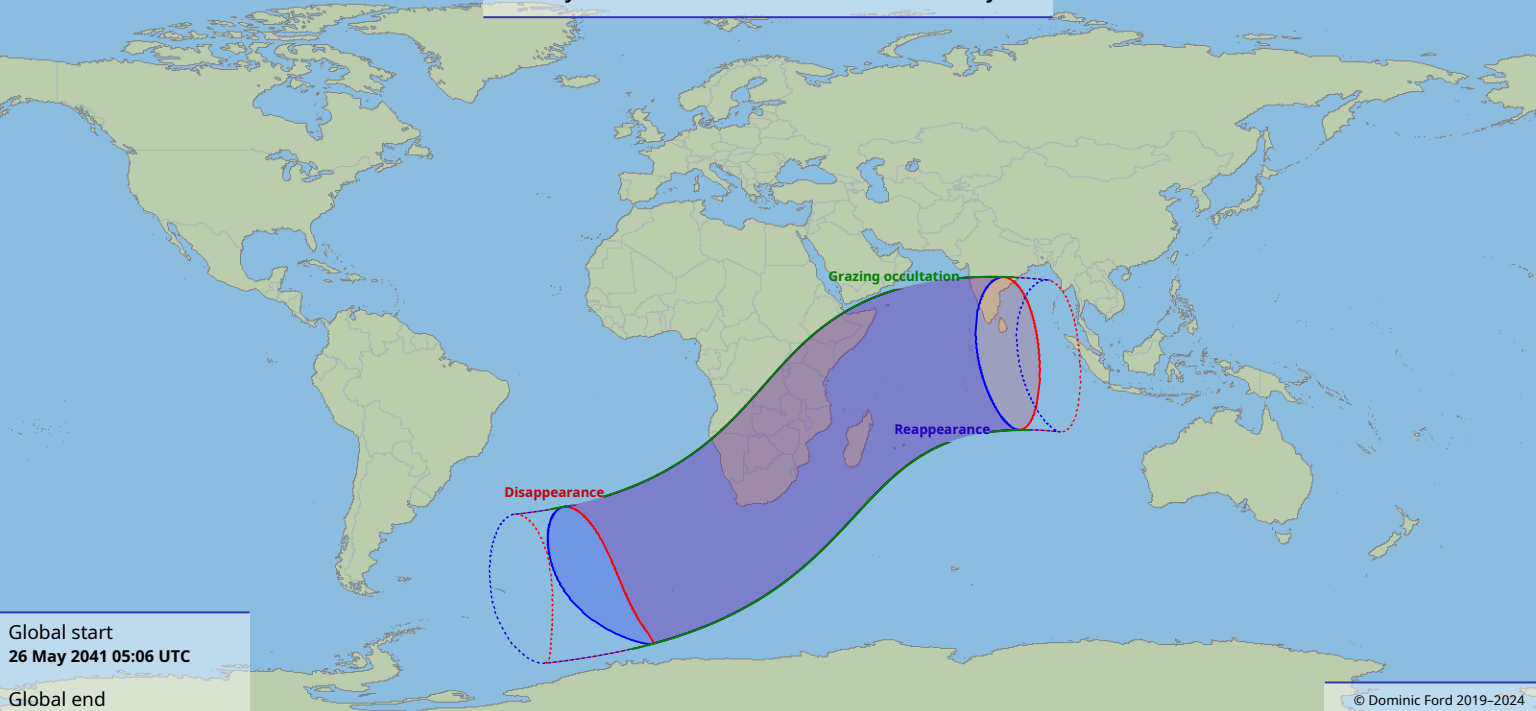

Visibility of the lunar occultation of Venus on 26 May 2041

Global start
26 May 2041 05:06 UTC

Global end
26 May 2041 09:24 UTC