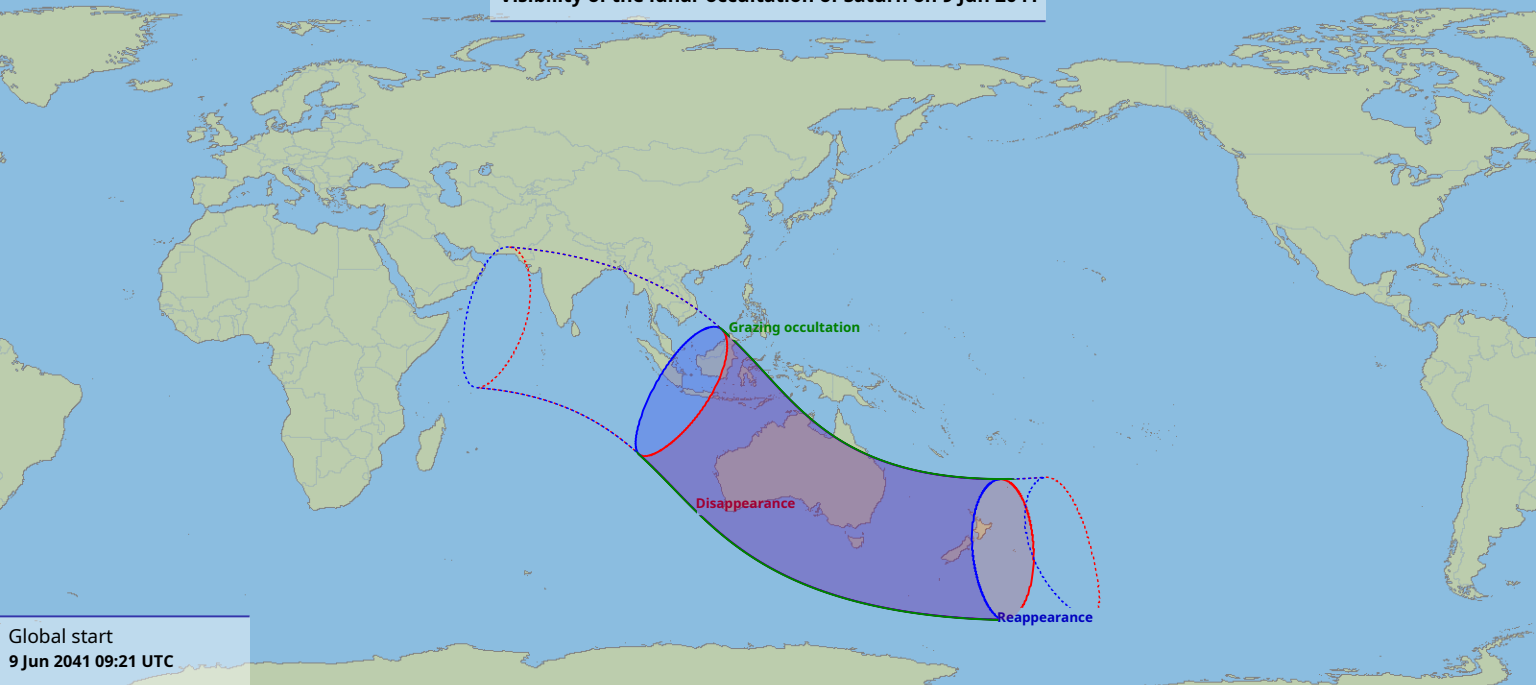

Visibility of the lunar occultation of Saturn on 9 Jun 2041

Global start
9 Jun 2041 09:21 UTC

Global end
9 Jun 2041 13:46 UTC