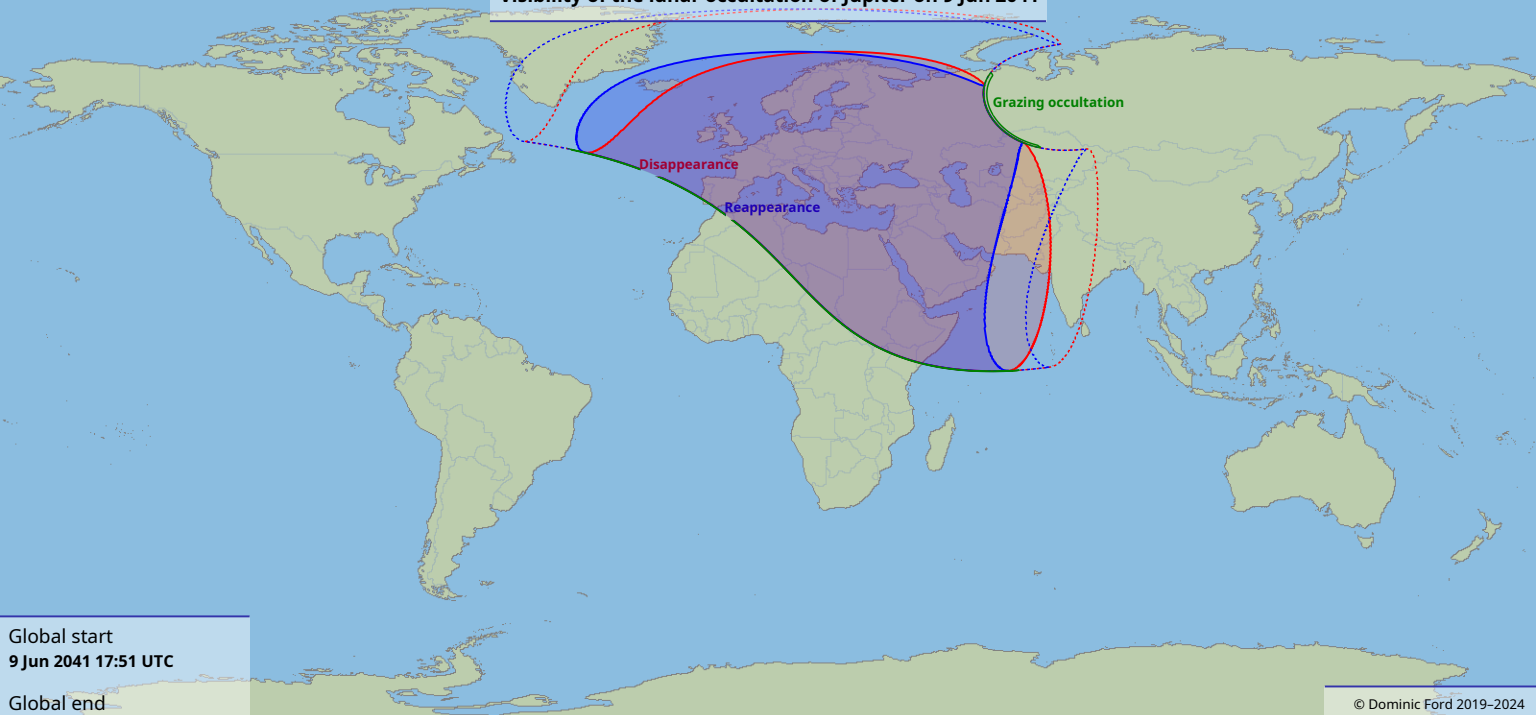

Visibility of the lunar occultation of Jupiter on 9 Jun 2041

Global start
9 Jun 2041 17:51 UTC

Global end
9 Jun 2041 21:36 UTC