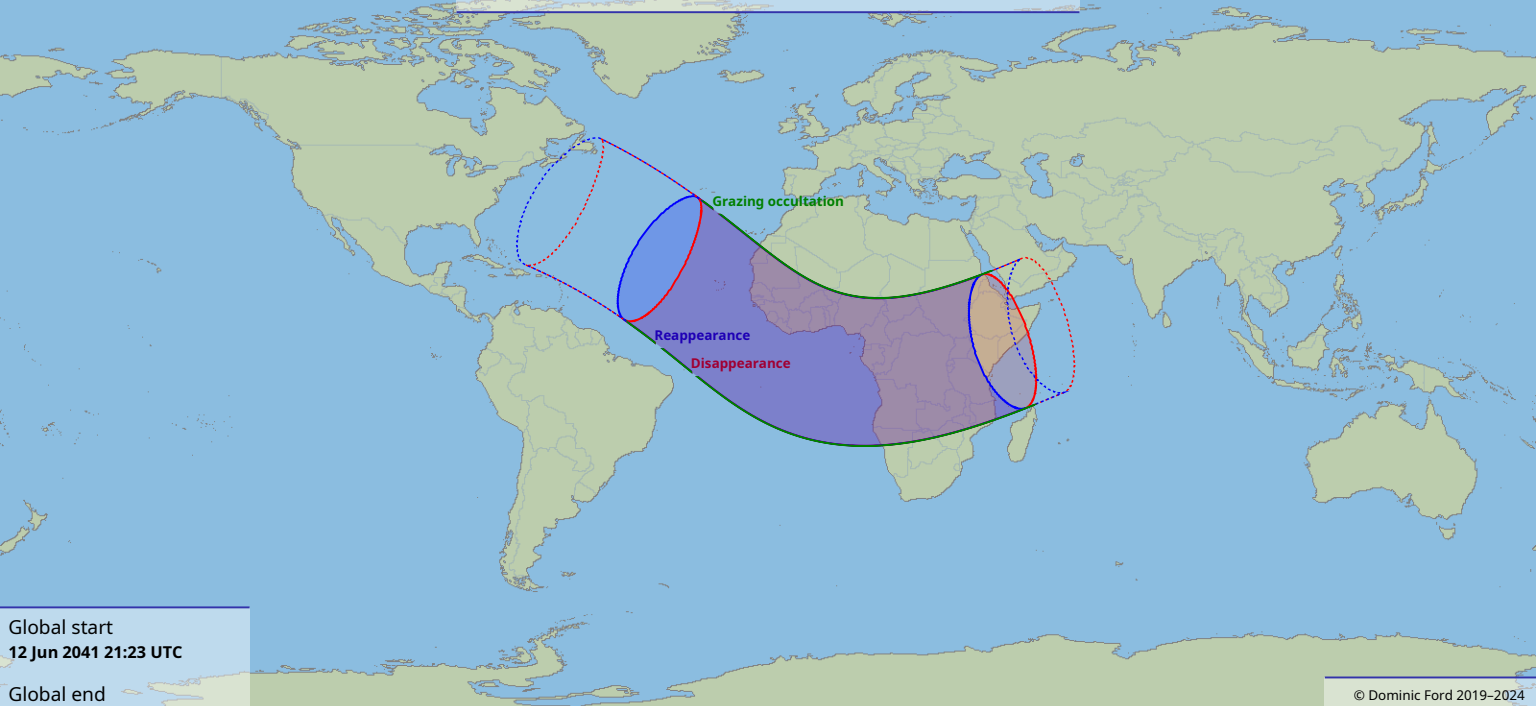

# Visibility of the lunar occultation of Delta Scorpii on 12 Jun 2041

Global start  
12 Jun 2041 21:23 UTC

Global end  
13 Jun 2041 01:30 UTC