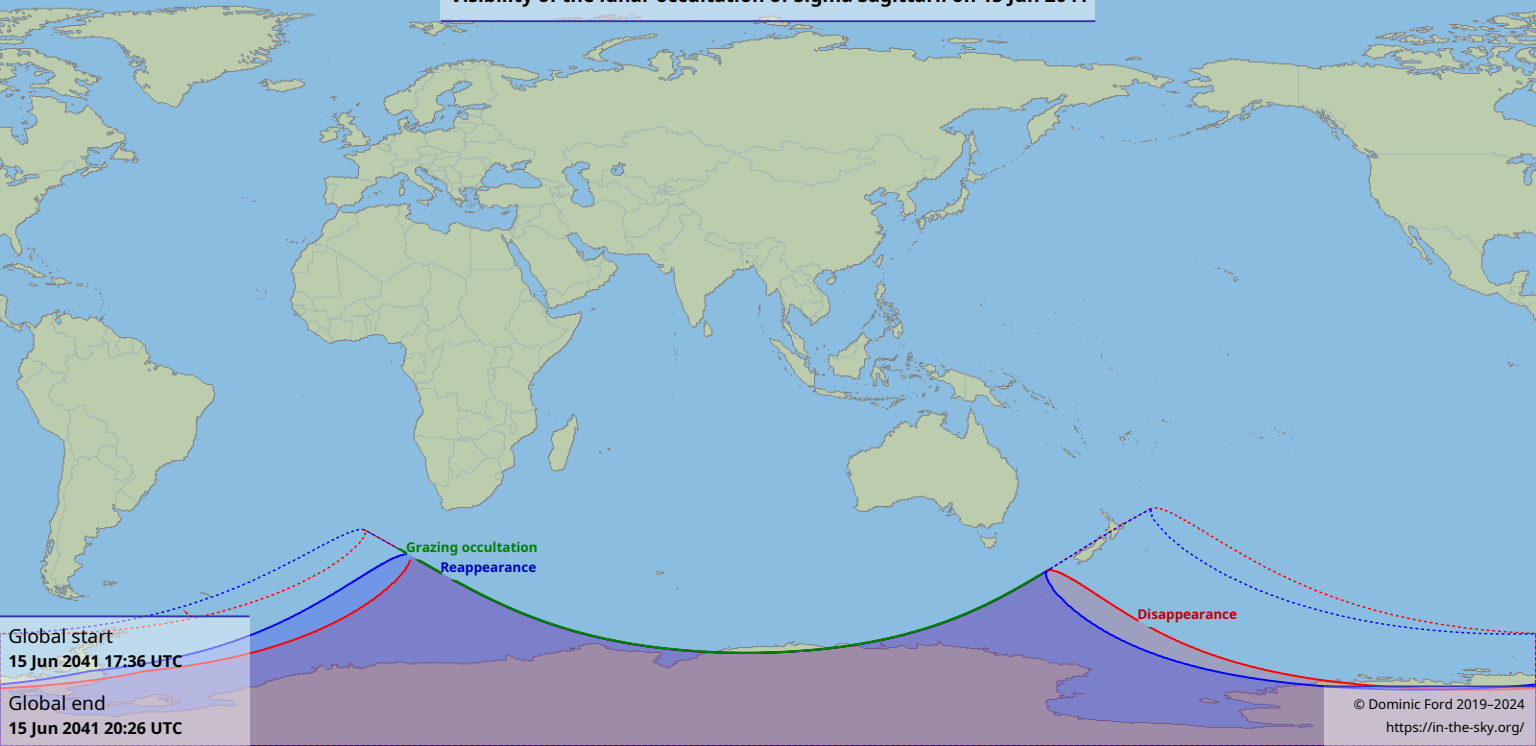

# Visibility of the lunar occultation of Sigma Sagittarii on 15 Jun 2041

Global start  
15 Jun 2041 17:36 UTC

Global end  
15 Jun 2041 20:26 UTC