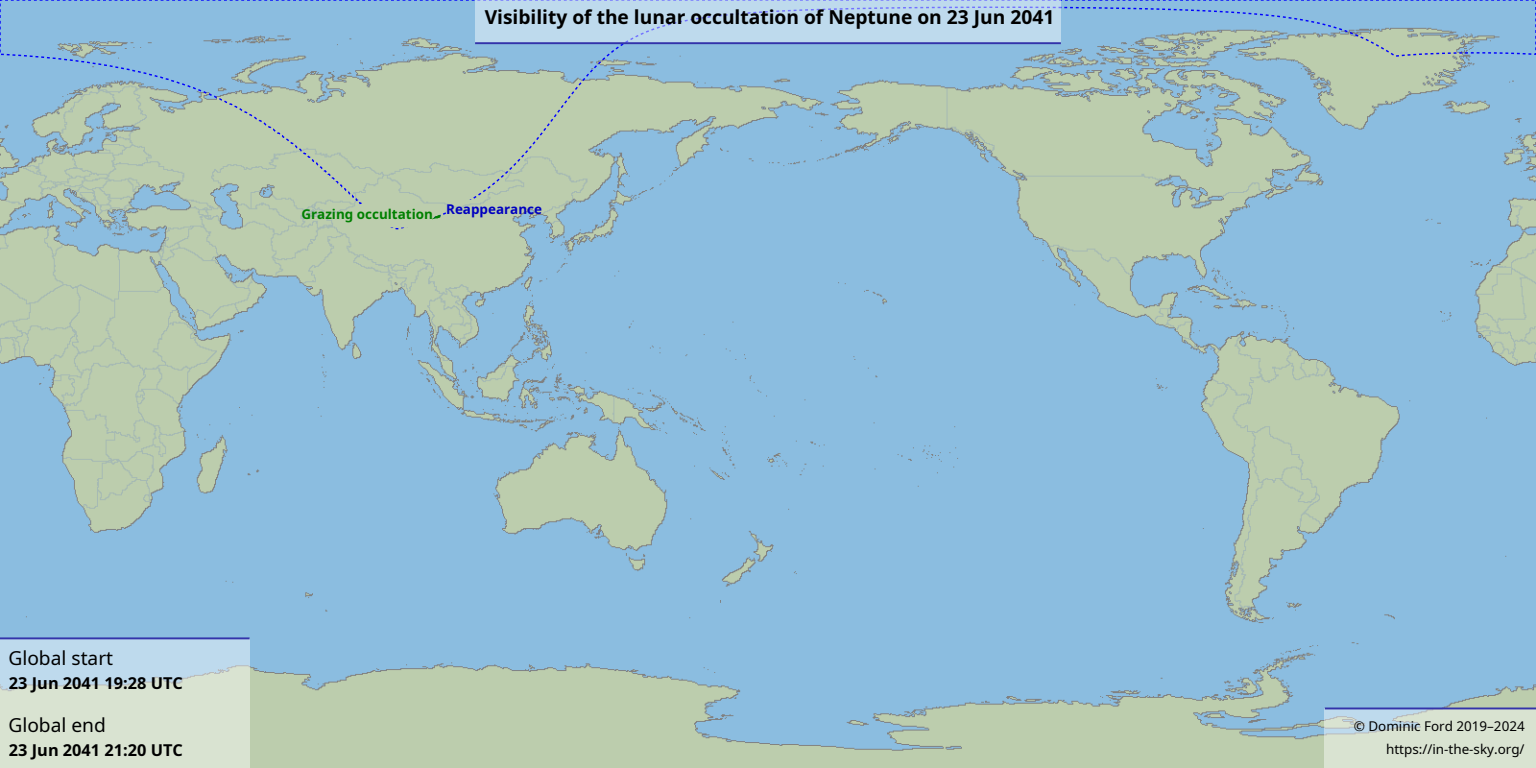

Visibility of the lunar occultation of Neptune on 23 Jun 2041

Grazing occultation Reappearance

Global start
23 Jun 2041 19:28 UTC

Global end
23 Jun 2041 21:20 UTC