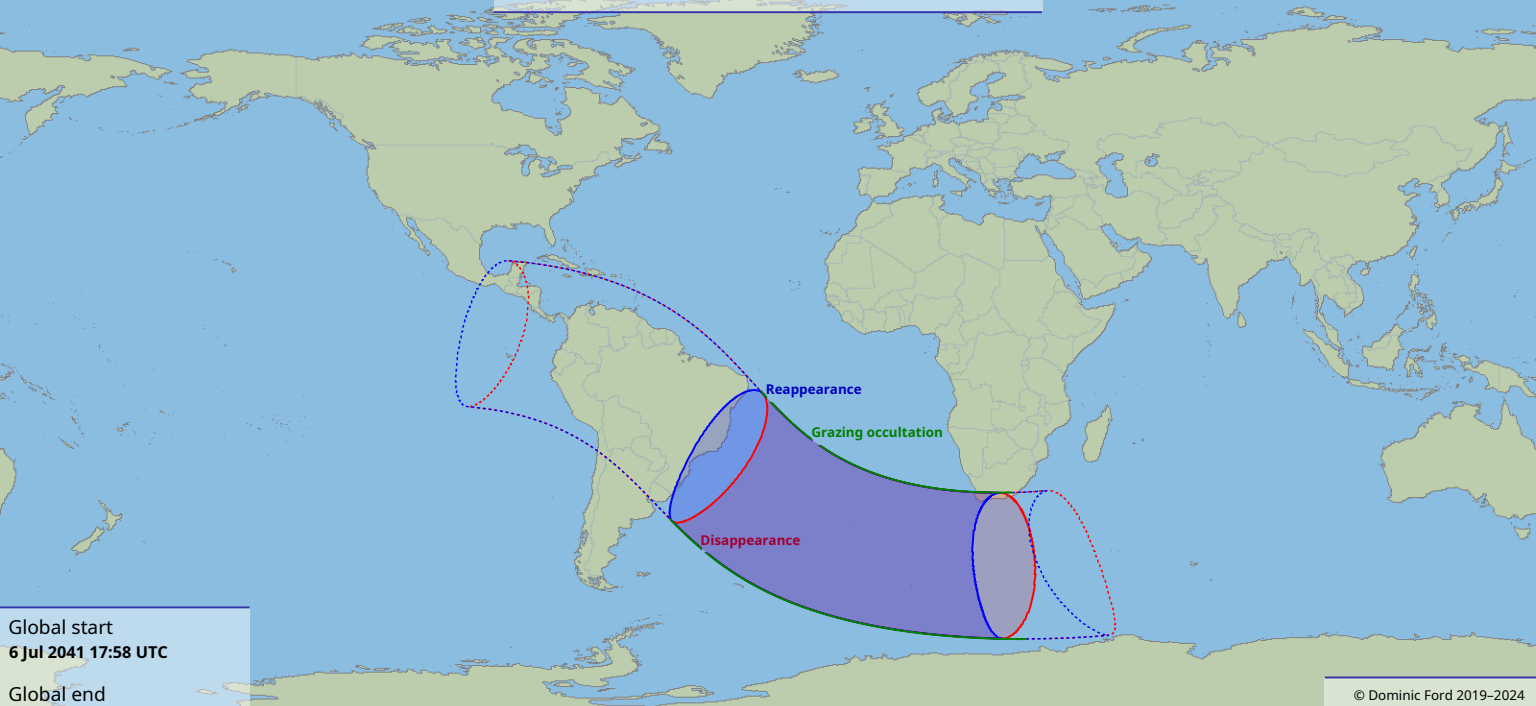

# Visibility of the lunar occultation of Saturn on 6 Jul 2041

Global start  
6 Jul 2041 17:58 UTC

Global end  
6 Jul 2041 22:22 UTC