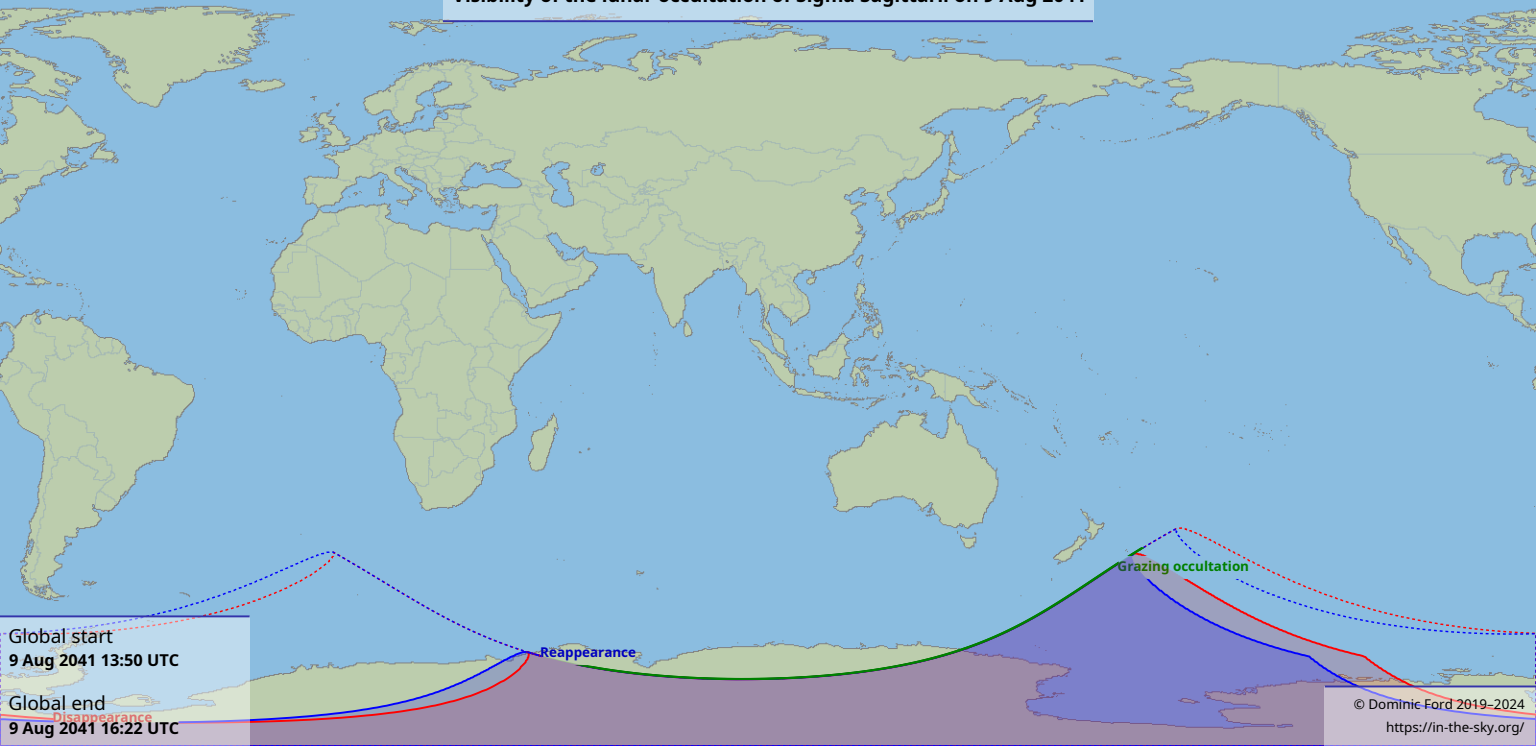

Visibility of the lunar occultation of Sigma Sagittarii on 9 Aug 2041

Global start
9 Aug 2041 13:50 UTC

Global end
9 Aug 2041 16:22 UTC

Reappearance

Grazing occultation