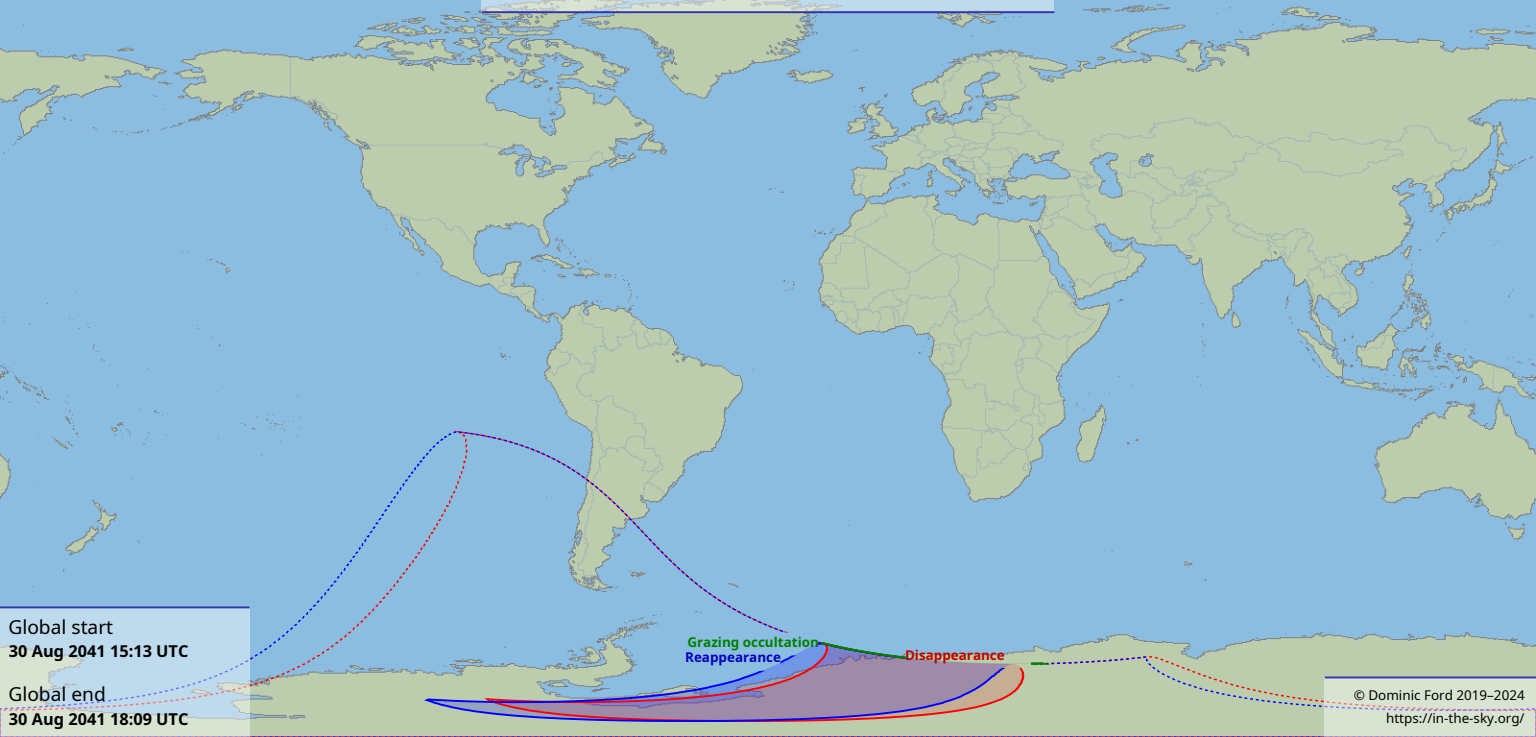

Visibility of the lunar occultation of Saturn on 30 Aug 2041

Global start
30 Aug 2041 15:13 UTC

Global end
30 Aug 2041 18:09 UTC

Grazing occultation
Reappearance

Disappearance