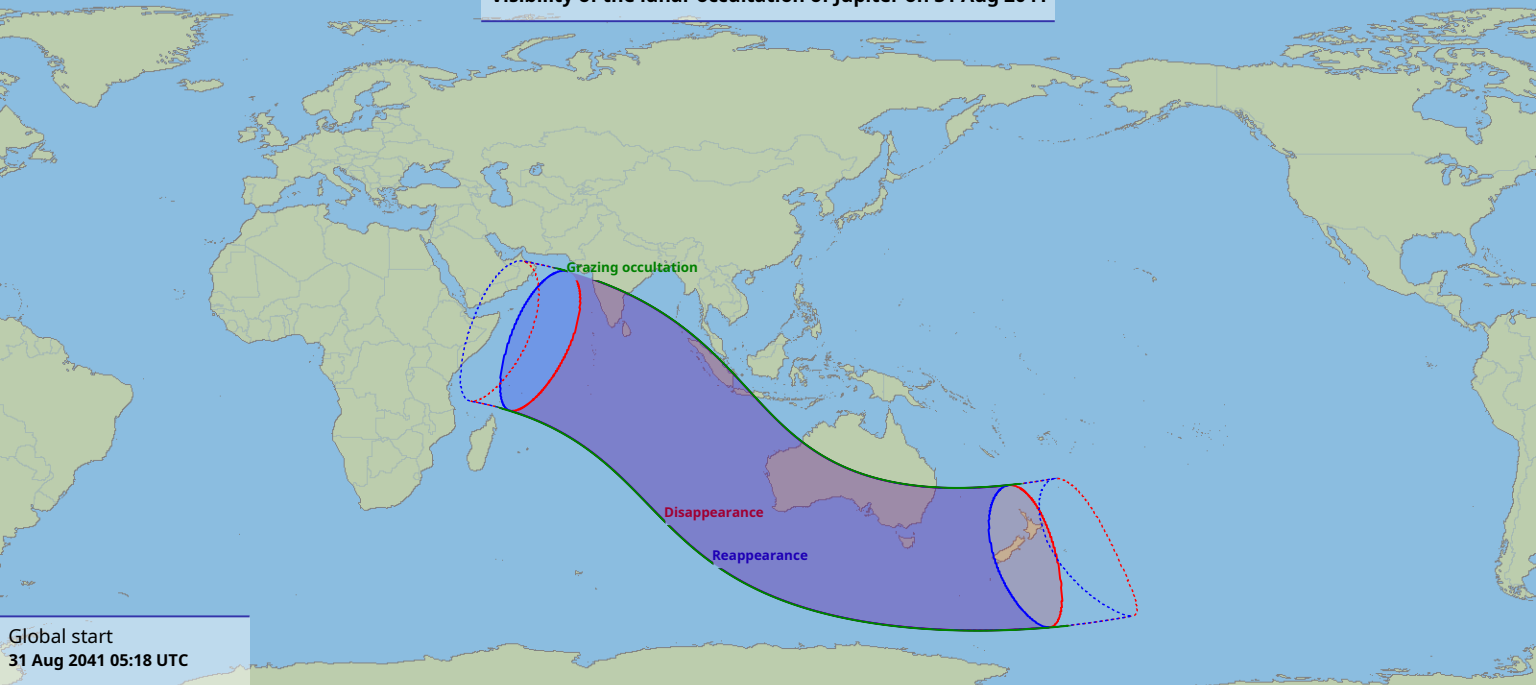

Visibility of the lunar occultation of Jupiter on 31 Aug 2041

Global start
31 Aug 2041 05:18 UTC

Global end
31 Aug 2041 09:49 UTC