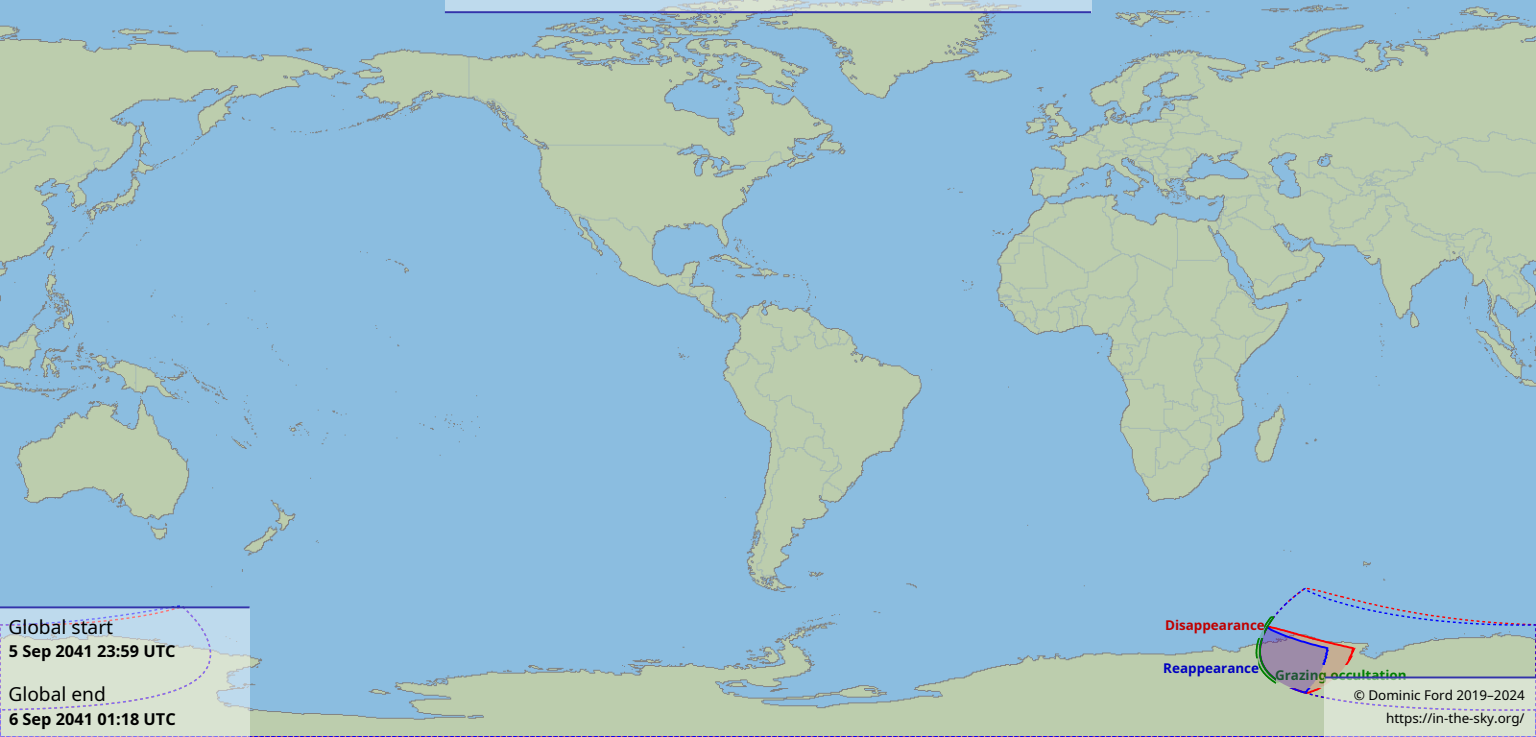

# Visibility of the lunar occultation of Sigma Sagittarii on 6 Sep 2041

Global start  
5 Sep 2041 23:59 UTC

Global end  
6 Sep 2041 01:18 UTC

Disappearance  
Reappearance  
Grazing occultation