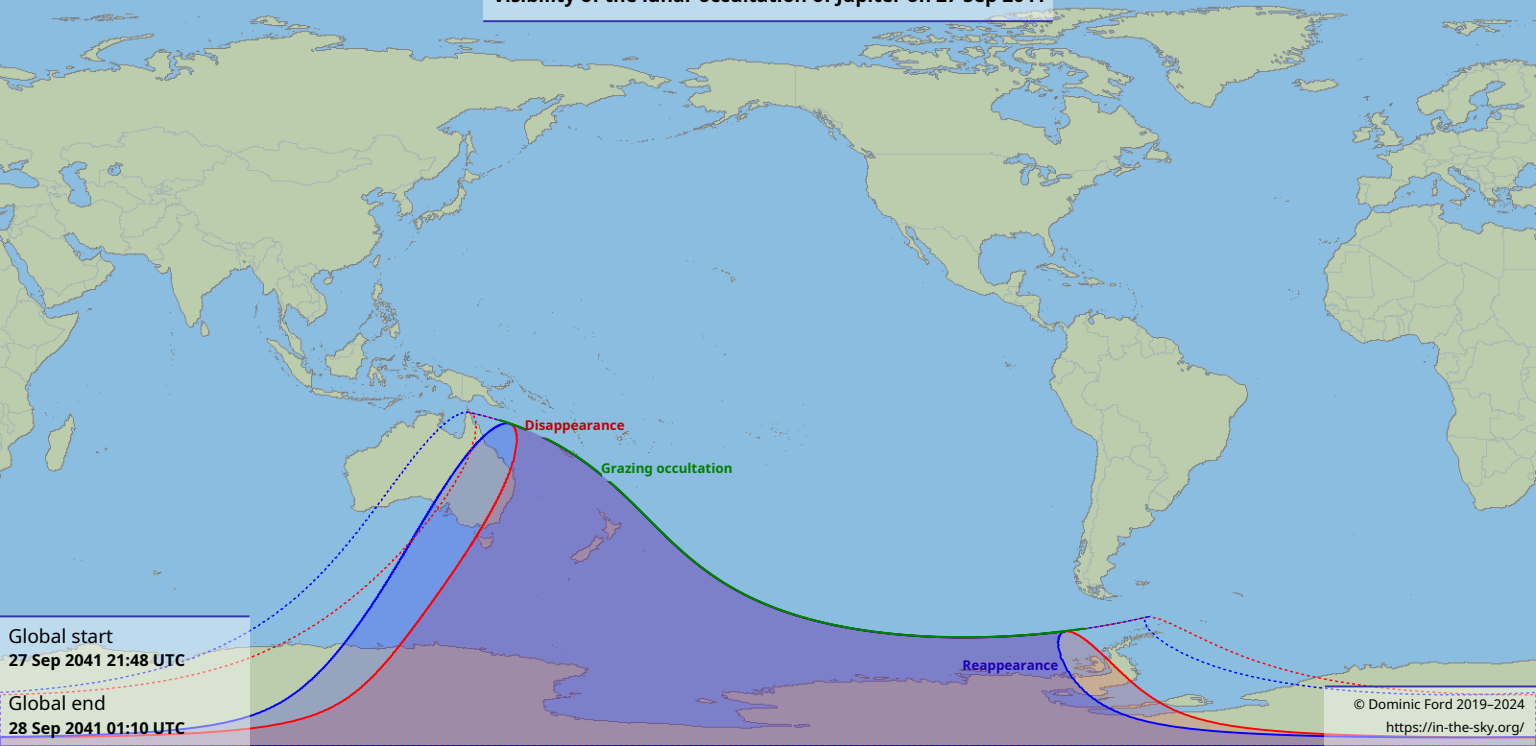

Visibility of the lunar occultation of Jupiter on 27 Sep 2041

Global start
27 Sep 2041 21:48 UTC

Global end
28 Sep 2041 01:10 UTC

Disappearance

Grazing occultation

Reappearance