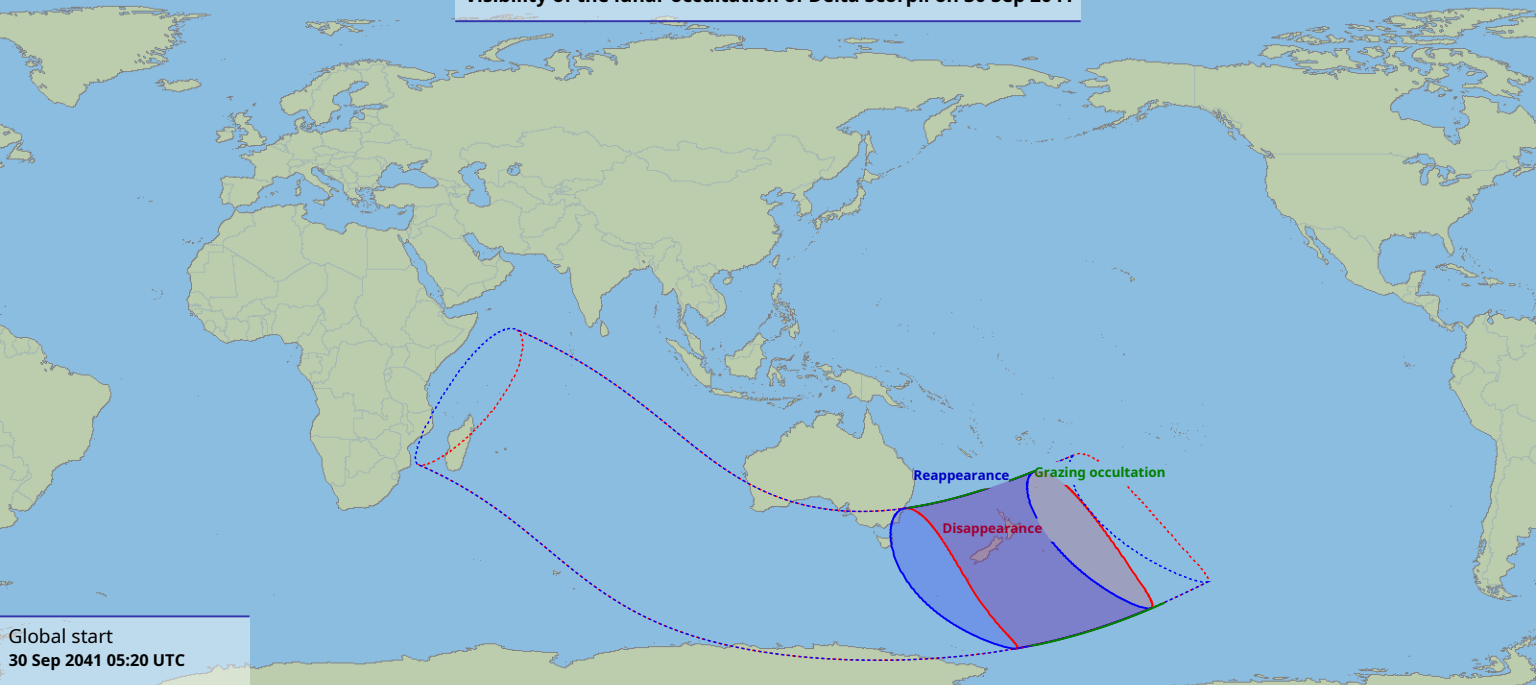

Visibility of the lunar occultation of Delta Scorpii on 30 Sep 2041

Global start
30 Sep 2041 05:20 UTC

Global end
30 Sep 2041 09:35 UTC