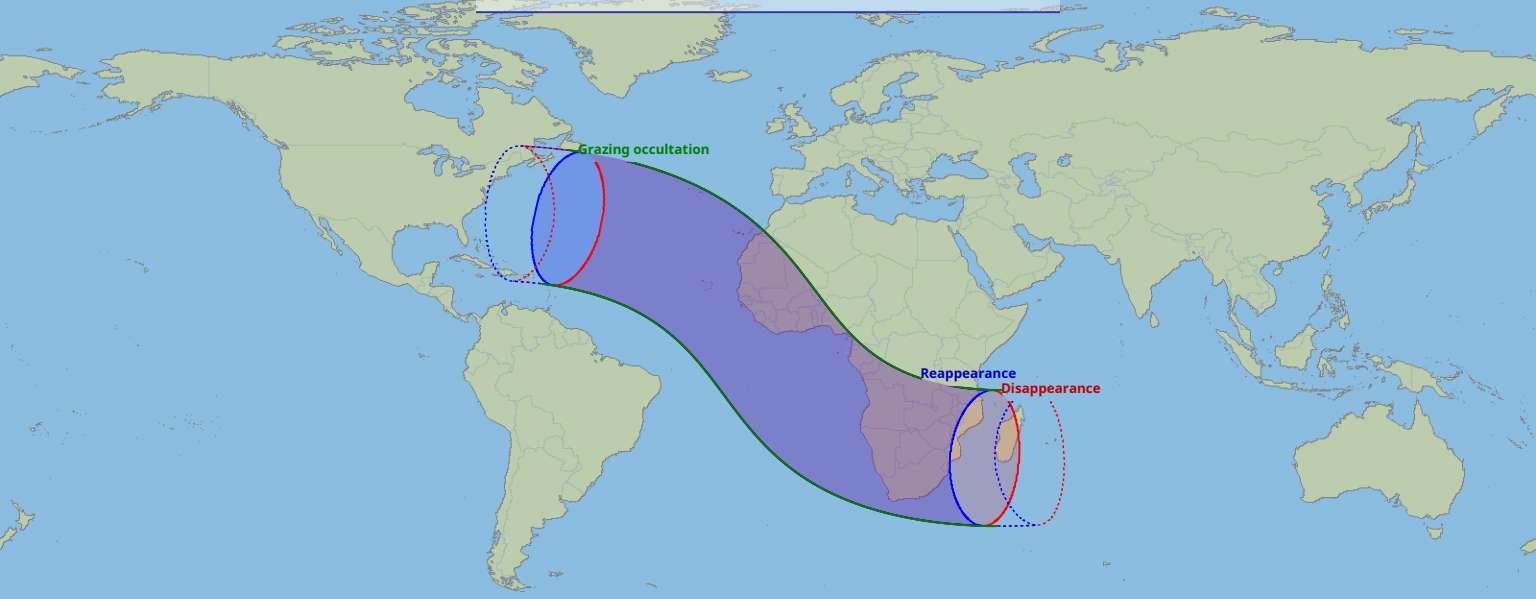

Visibility of the lunar occultation of Mercury on 23 Oct 2041

Global start
23 Oct 2041 08:47 UTC

Global end
23 Oct 2041 13:52 UTC