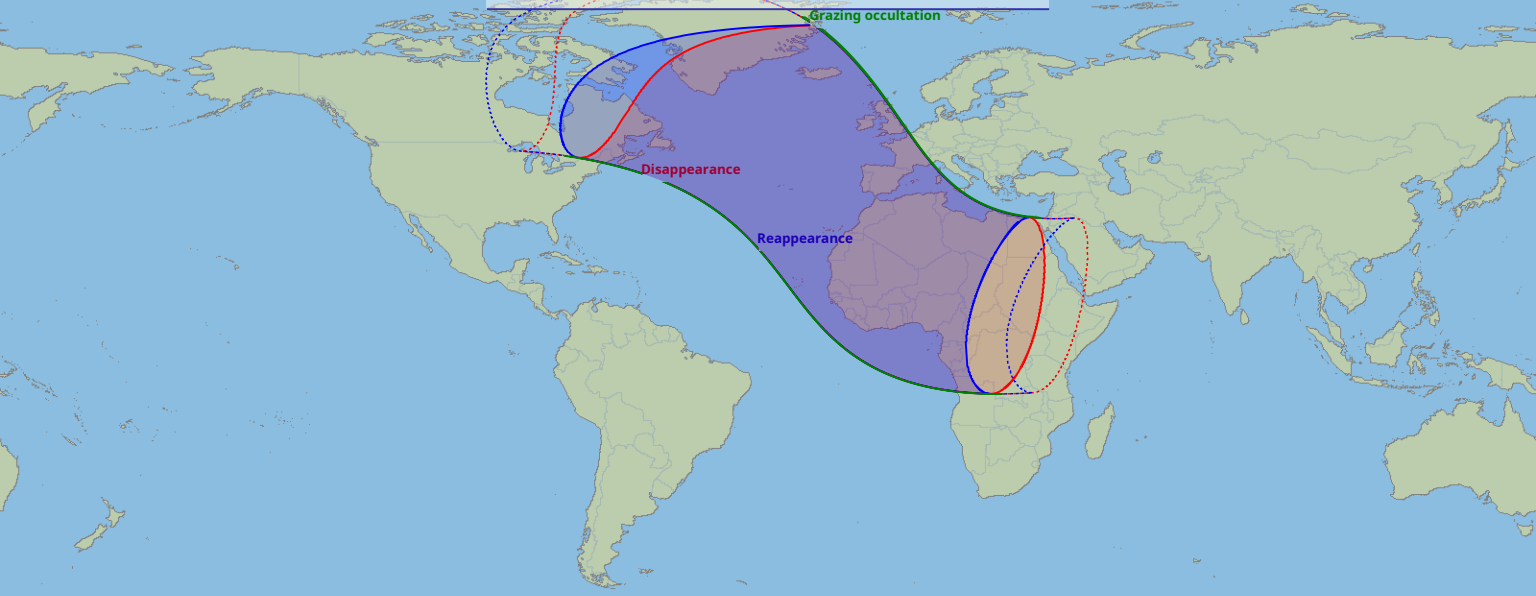

Visibility of the lunar occultation of Venus on 23 Oct 2041

Global start
23 Oct 2041 10:30 UTC

Global end
23 Oct 2041 15:02 UTC