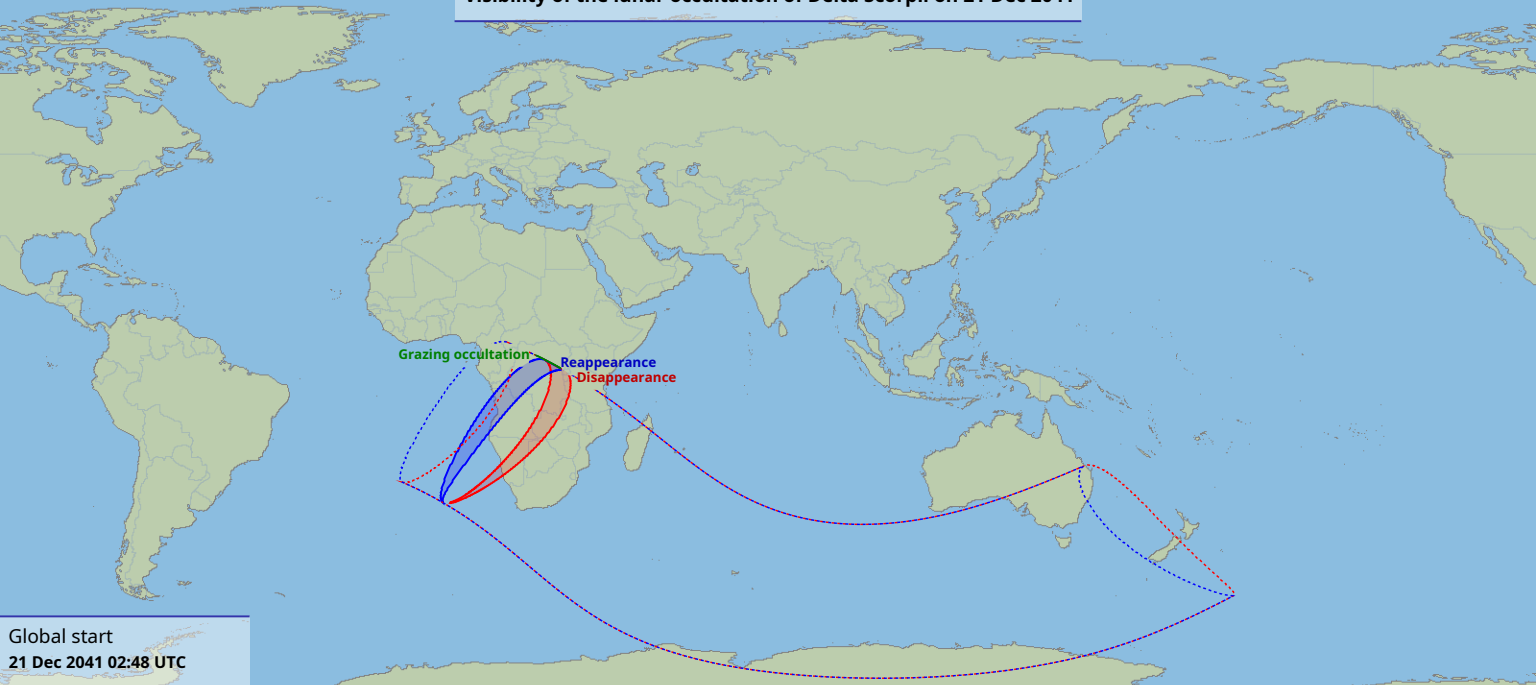

# Visibility of the lunar occultation of Delta Scorpii on 21 Dec 2041

Global start  
21 Dec 2041 02:48 UTC

Global end  
21 Dec 2041 06:55 UTC