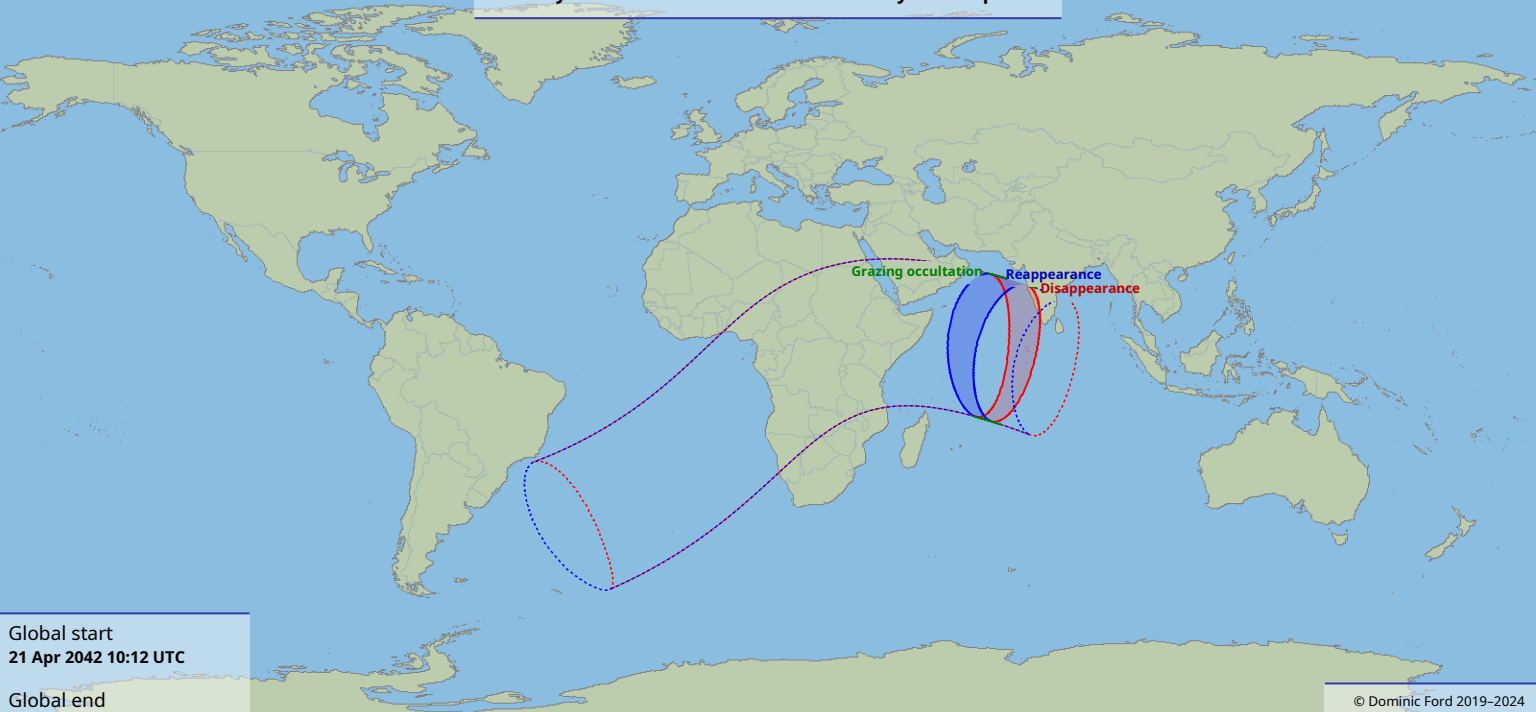

Visibility of the lunar occultation of Mercury on 21 Apr 2042

Global start
21 Apr 2042 10:12 UTC

Global end
21 Apr 2042 14:32 UTC