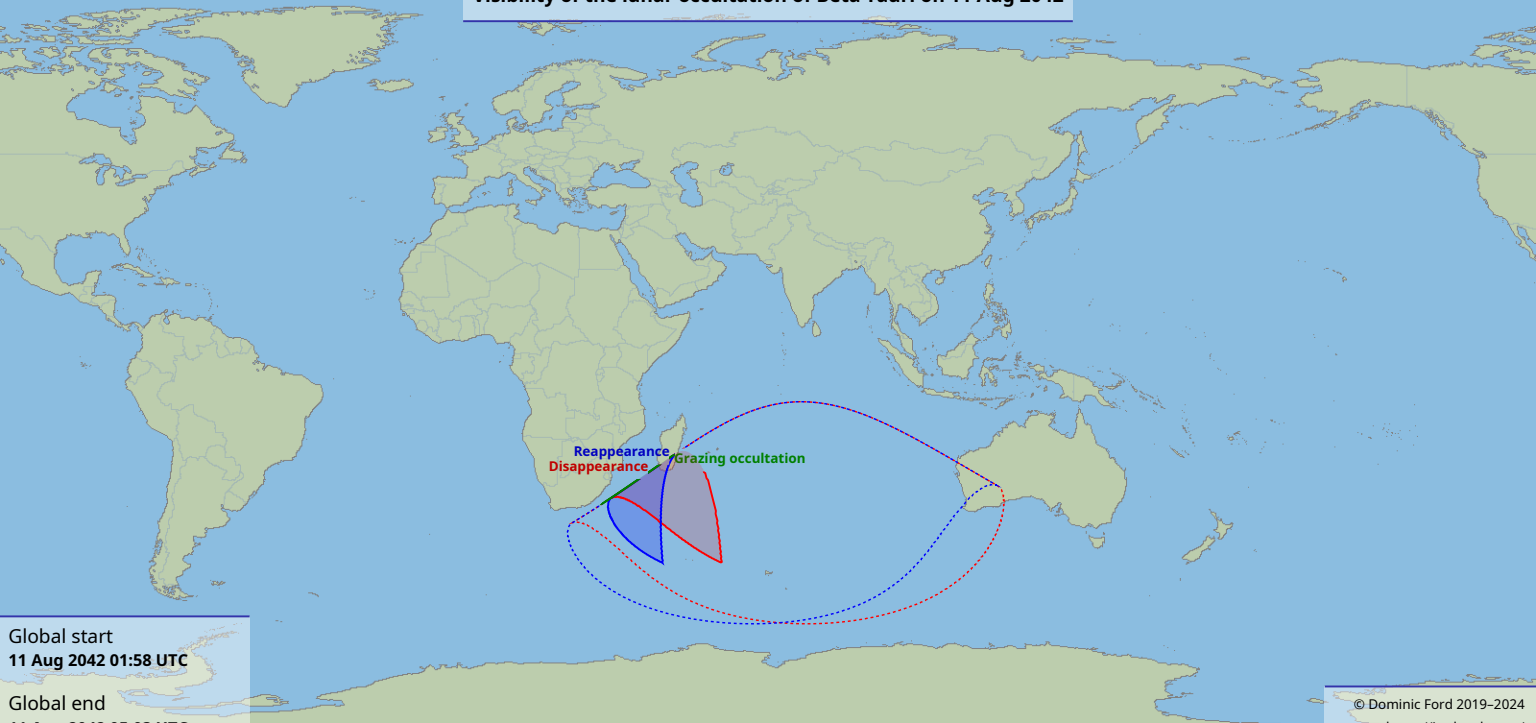

# Visibility of the lunar occultation of Beta Tauri on 11 Aug 2042

Global start  
11 Aug 2042 01:58 UTC

Global end  
11 Aug 2042 05:03 UTC