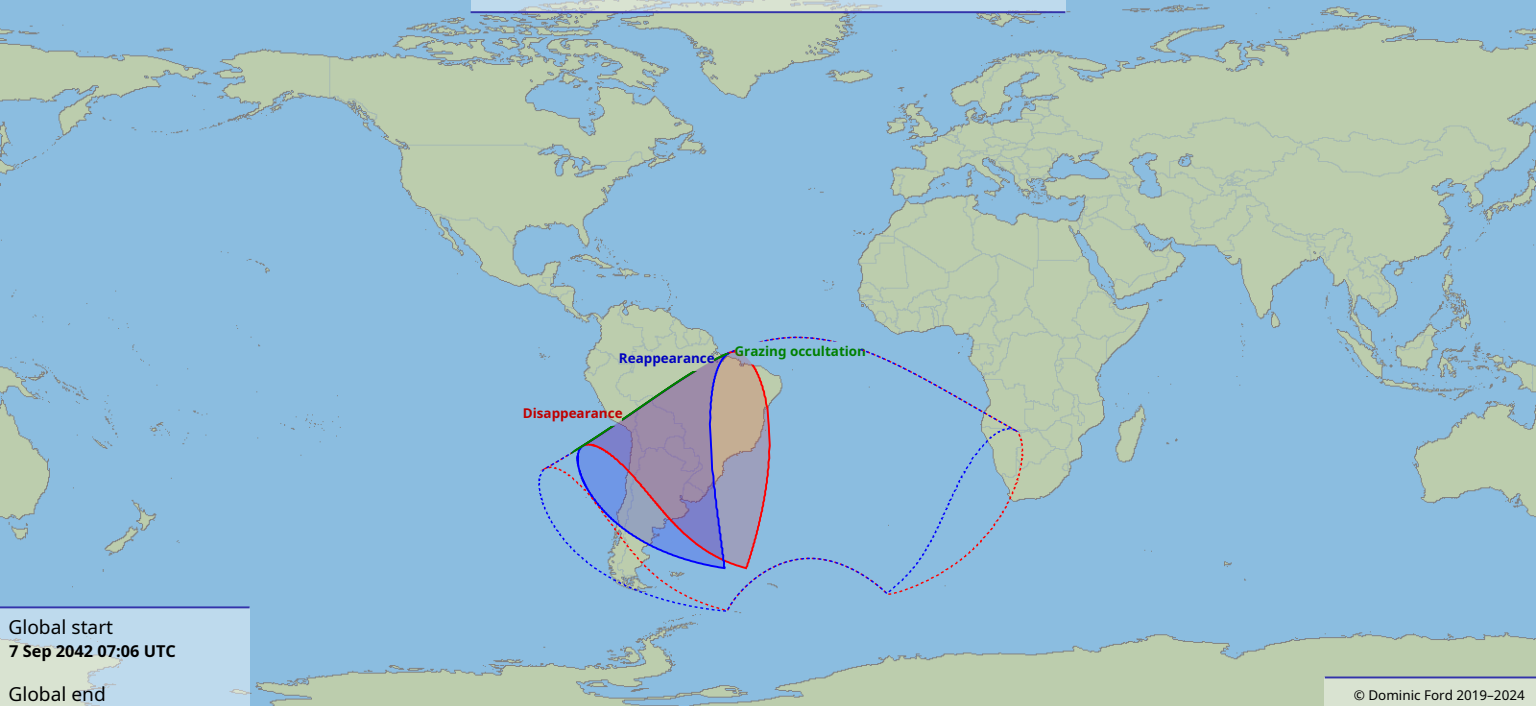

Visibility of the lunar occultation of Beta Tauri on 7 Sep 2042

Global start
7 Sep 2042 07:06 UTC

Global end
7 Sep 2042 10:44 UTC