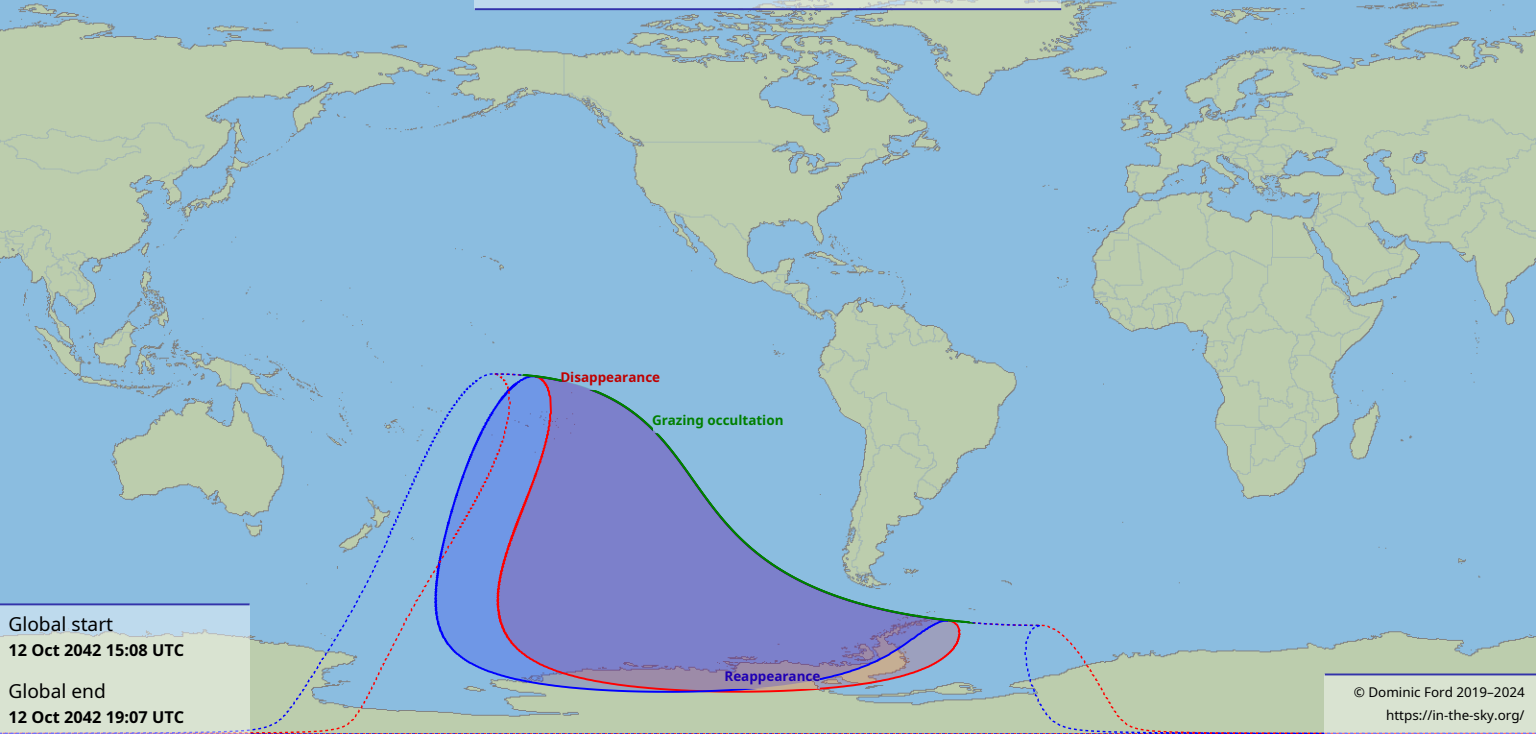

Visibility of the lunar occultation of Mercury on 12 Oct 2042

Global start
12 Oct 2042 15:08 UTC

Global end
12 Oct 2042 19:07 UTC