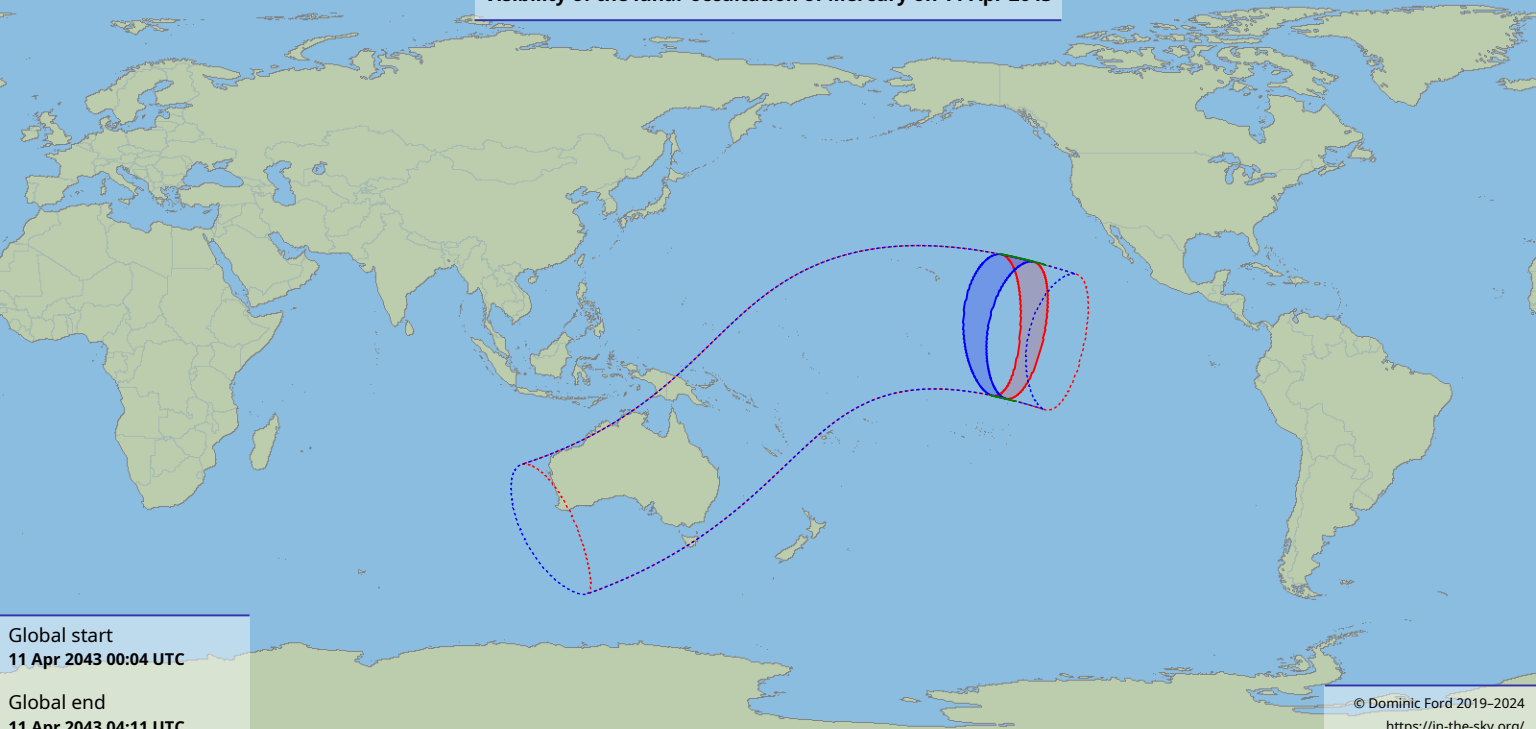

Visibility of the lunar occultation of Mercury on 11 Apr 2043

Global start
11 Apr 2043 00:04 UTC

Global end
11 Apr 2043 04:11 UTC