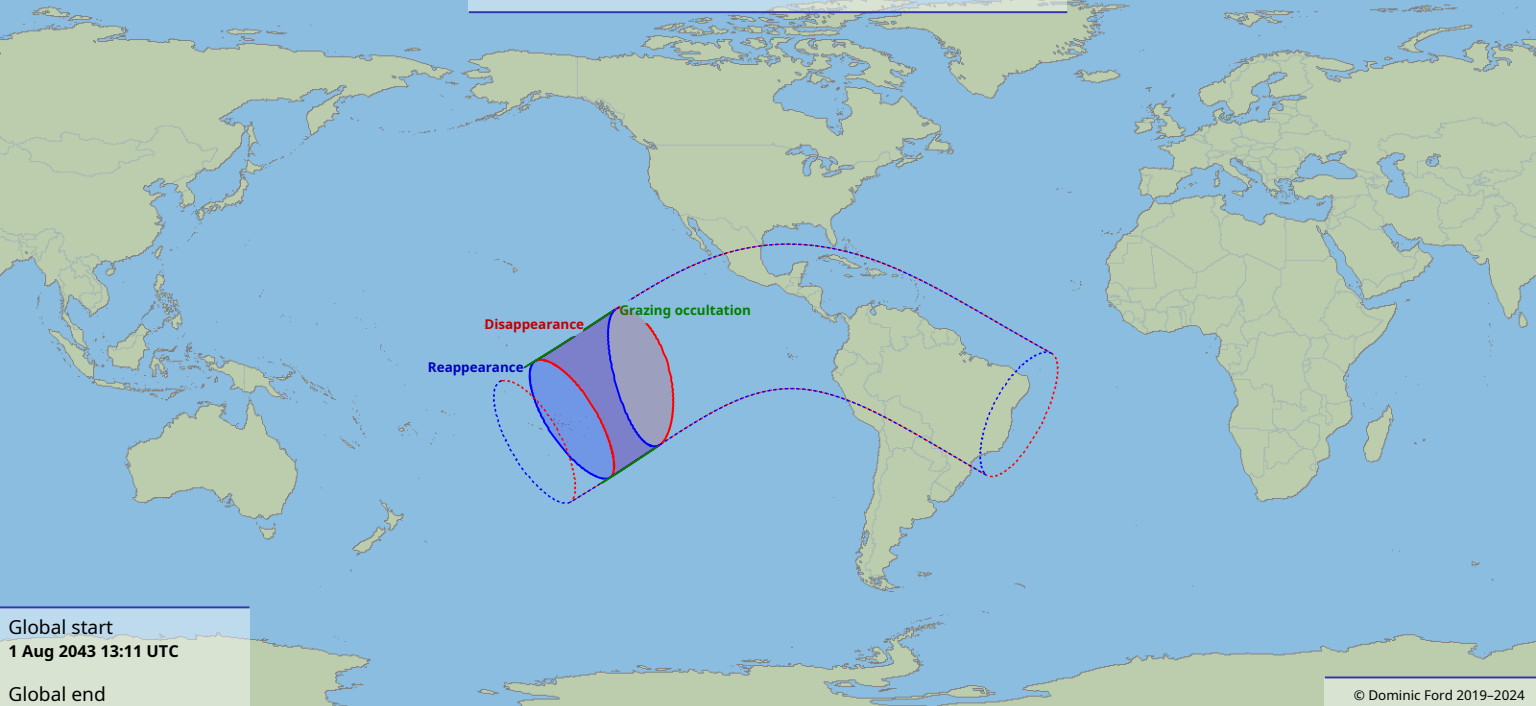

Visibility of the lunar occultation of Beta Tauri on 1 Aug 2023

Global start
1 Aug 2023 13:11 UTC

Global end
1 Aug 2023 17:14 UTC