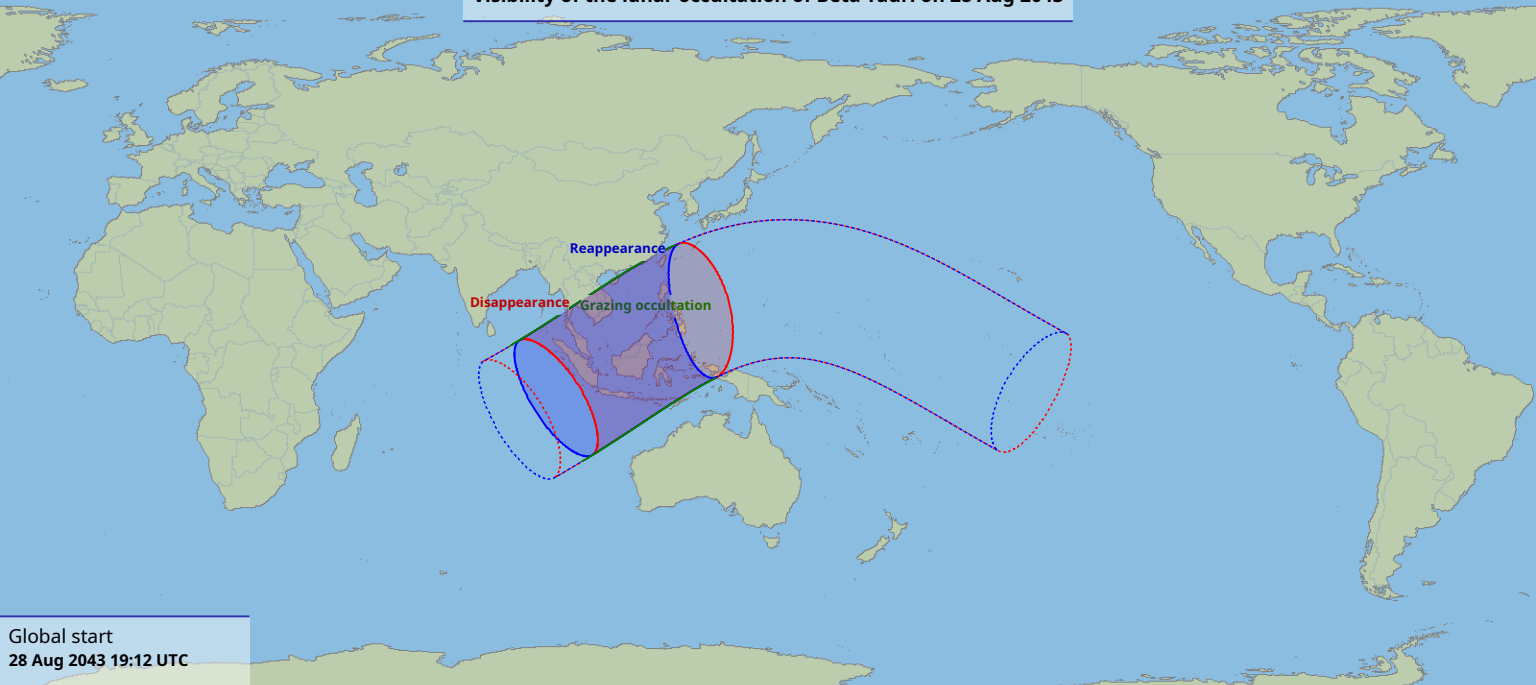

Visibility of the lunar occultation of Beta Tauri on 28 Aug 2043

Global start
28 Aug 2043 19:12 UTC

Global end
28 Aug 2043 23:24 UTC