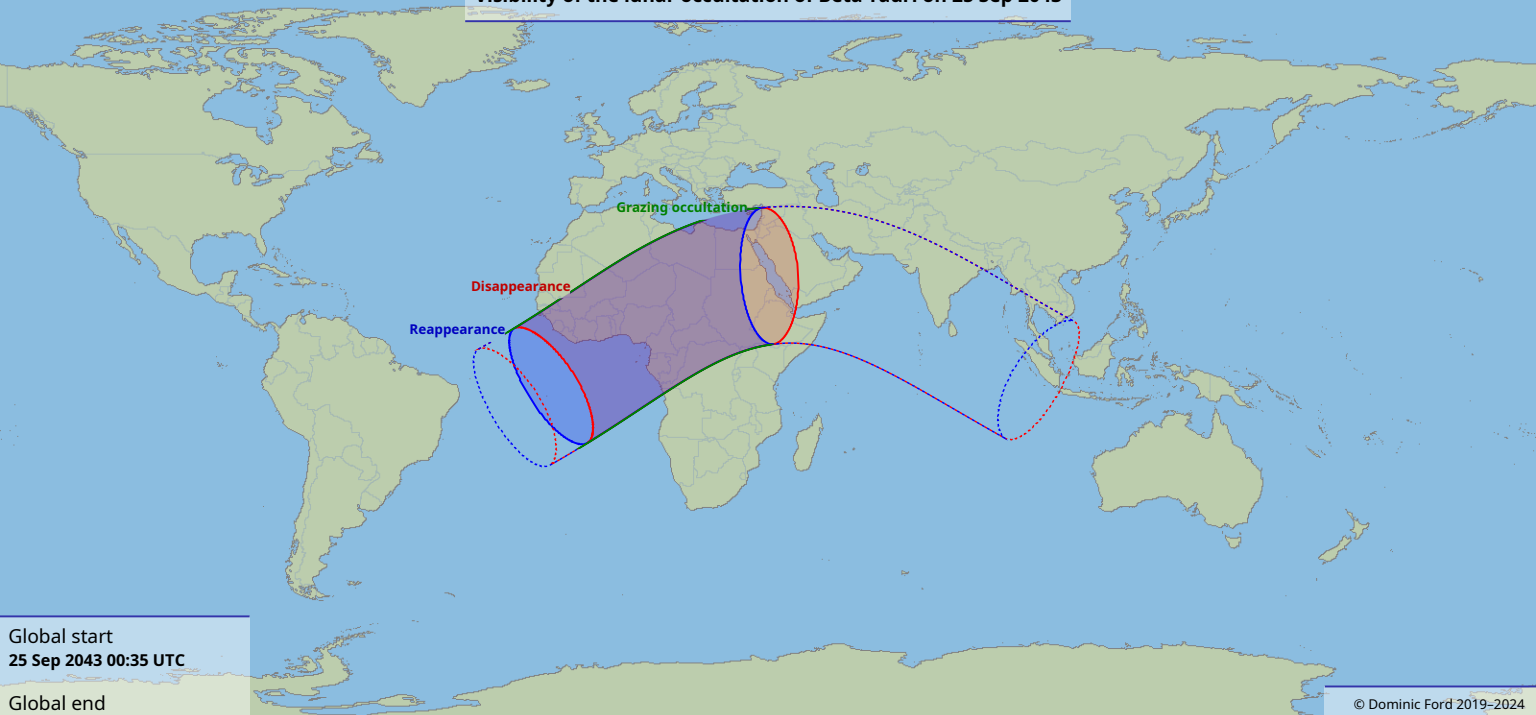

Visibility of the lunar occultation of Beta Tauri on 25 Sep 2043

Global start
25 Sep 2043 00:35 UTC

Global end
25 Sep 2043 04:49 UTC