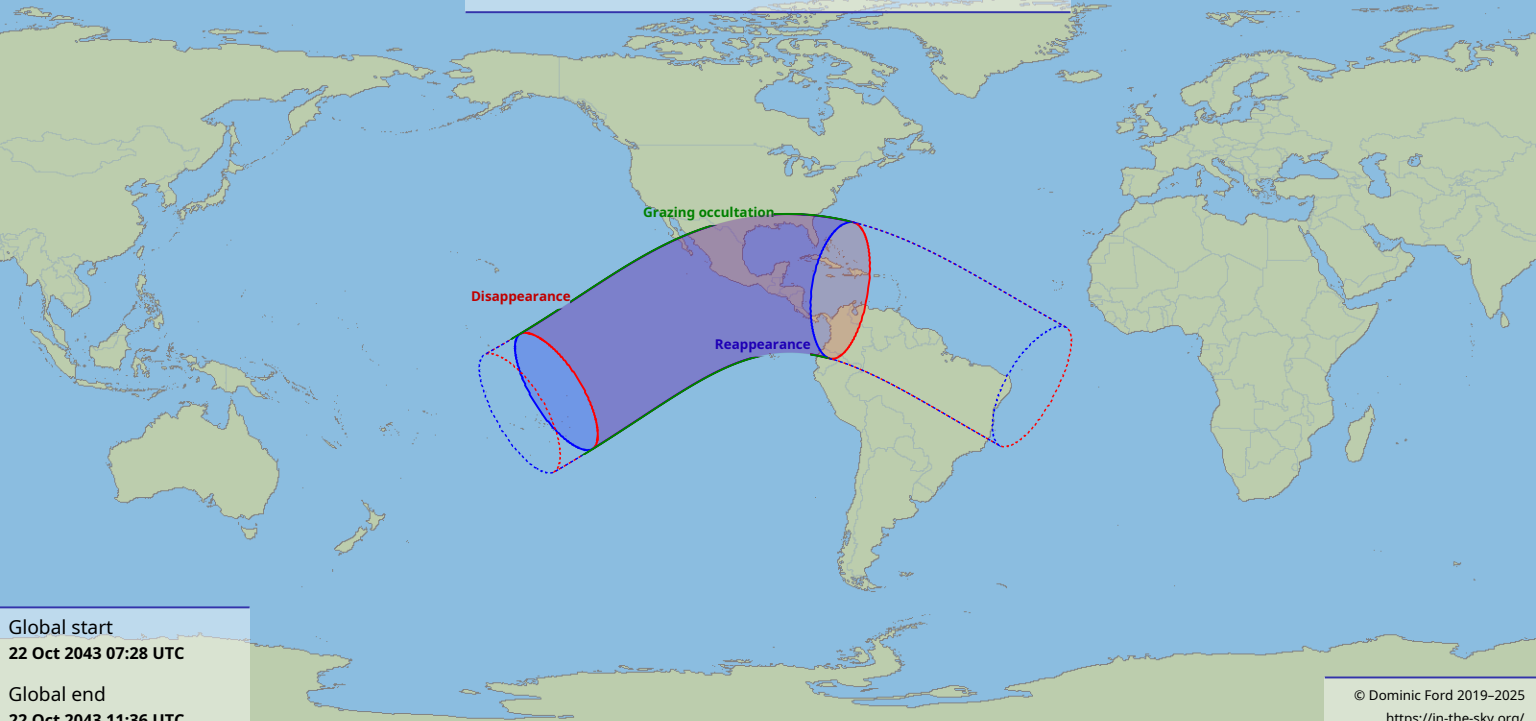

Visibility of the lunar occultation of Beta Tauri on 22 Oct 2043

Global start
22 Oct 2043 07:28 UTC

Global end
22 Oct 2043 11:36 UTC