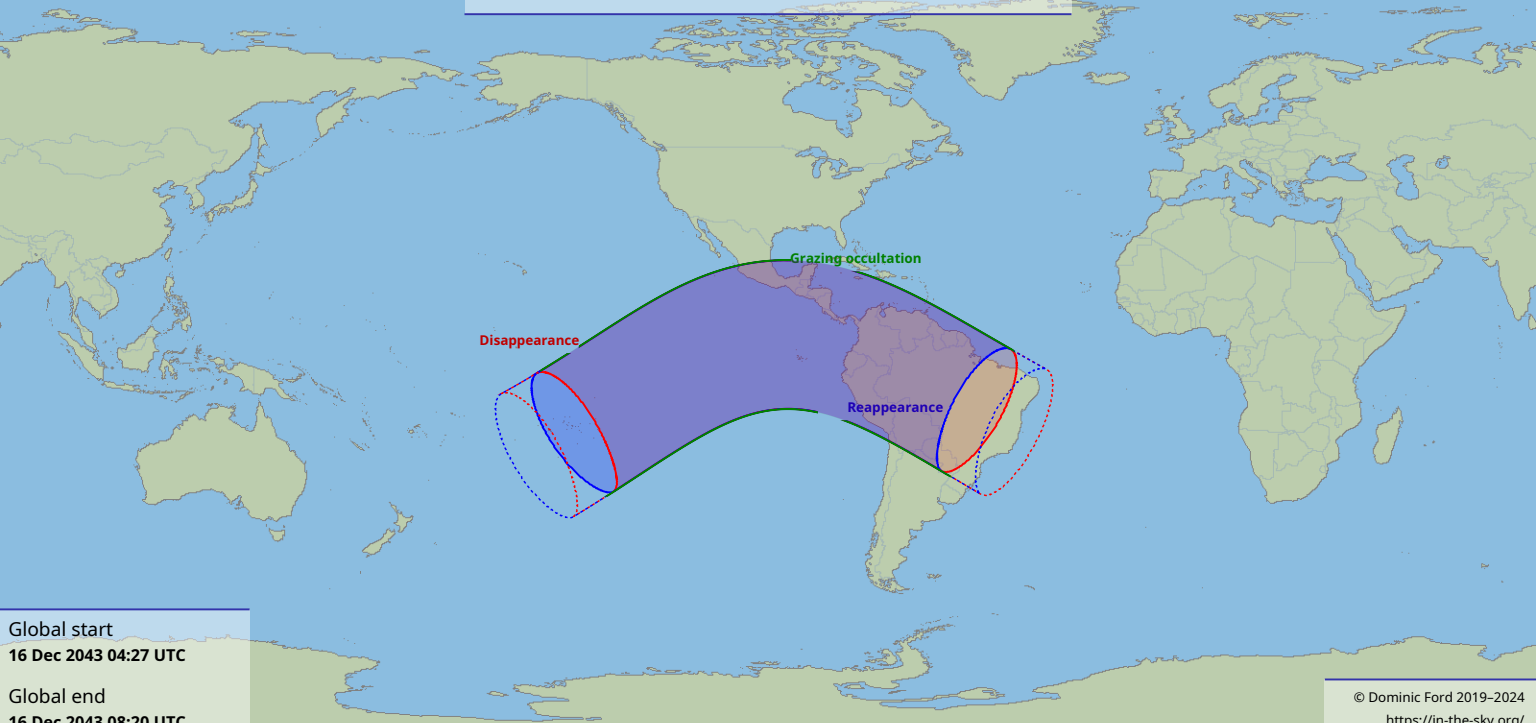

Visibility of the lunar occultation of Beta Tauri on 16 Dec 2043

Global start
16 Dec 2043 04:27 UTC

Global end
16 Dec 2043 08:20 UTC