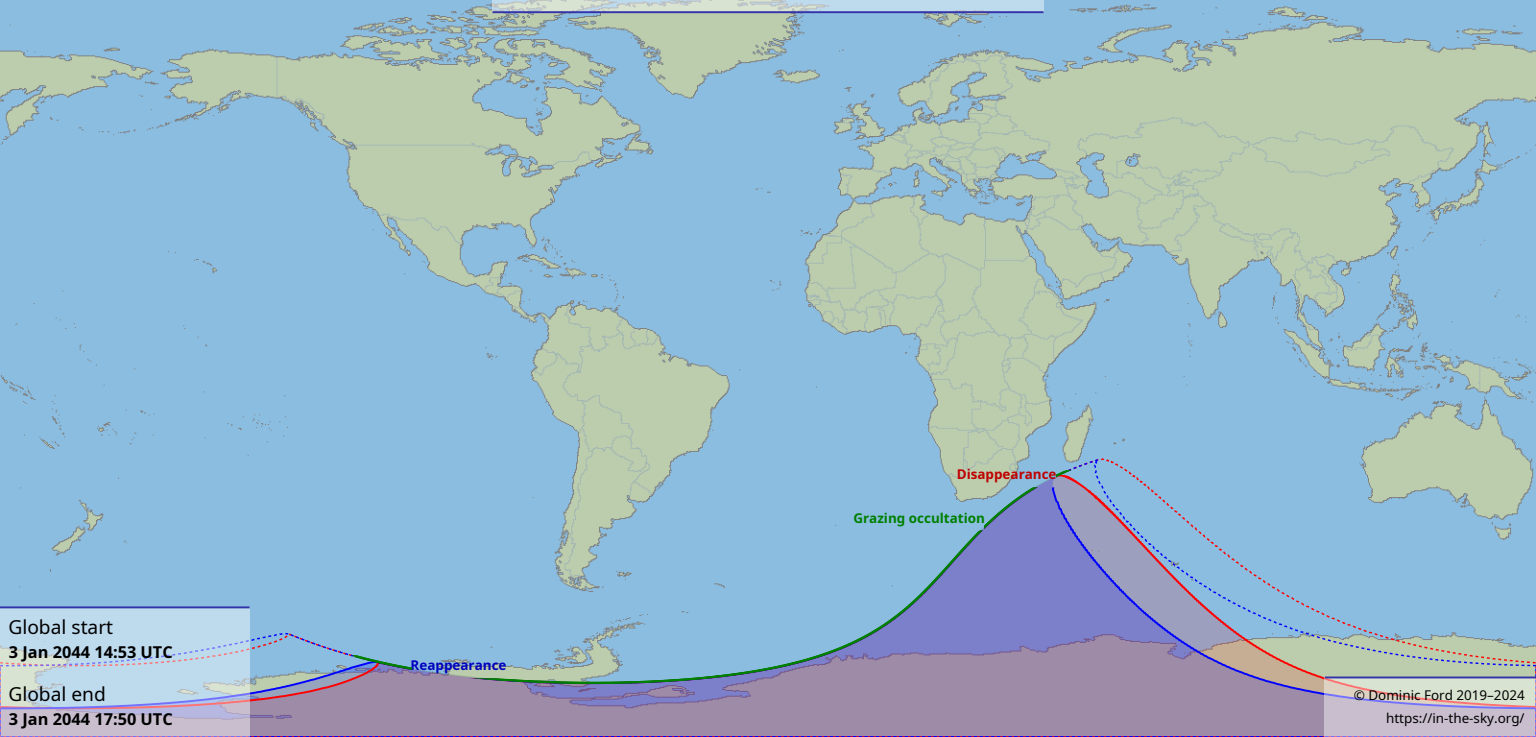

# Visibility of the lunar occultation of Venus on 3 Jan 2024

Global start  
3 Jan 2024 14:53 UTC

Global end  
3 Jan 2024 17:50 UTC

Reappearance

Disappearance

Grazing occultation