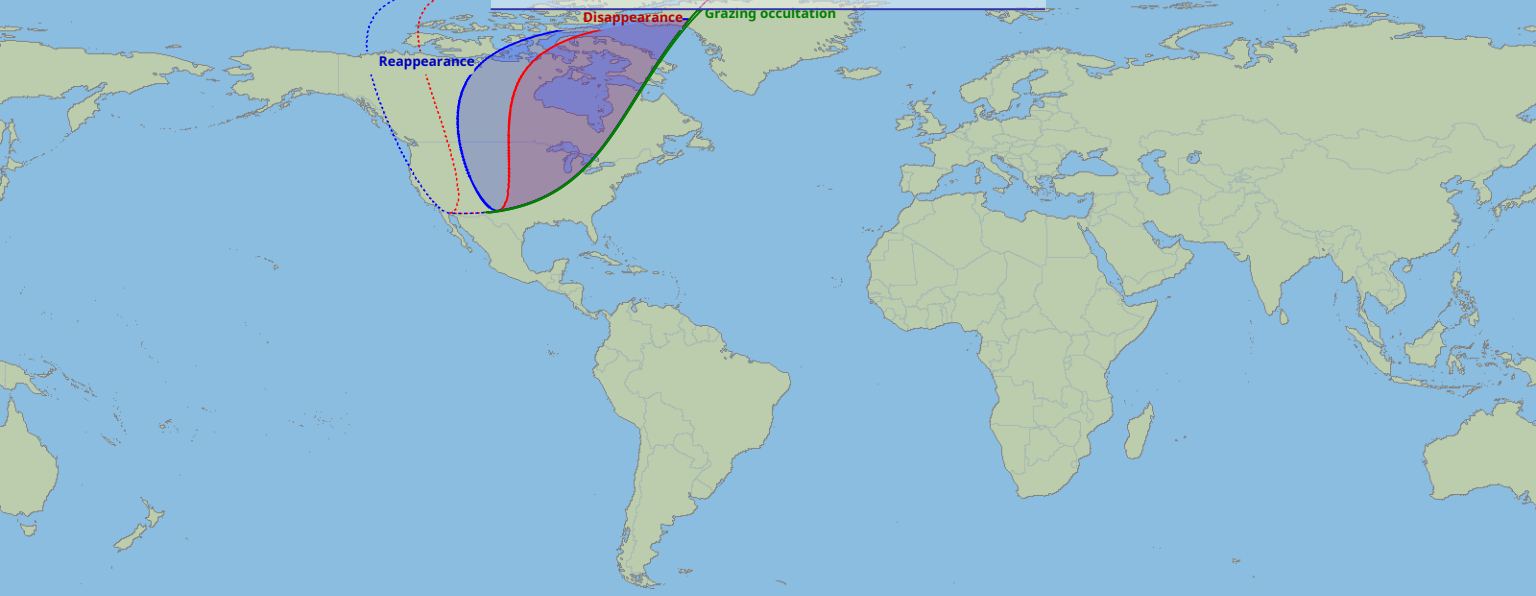

Visibility of the lunar occultation of Venus on 2 Feb 2044

Global start
2 Feb 2044 16:29 UTC

Global end
2 Feb 2044 18:35 UTC