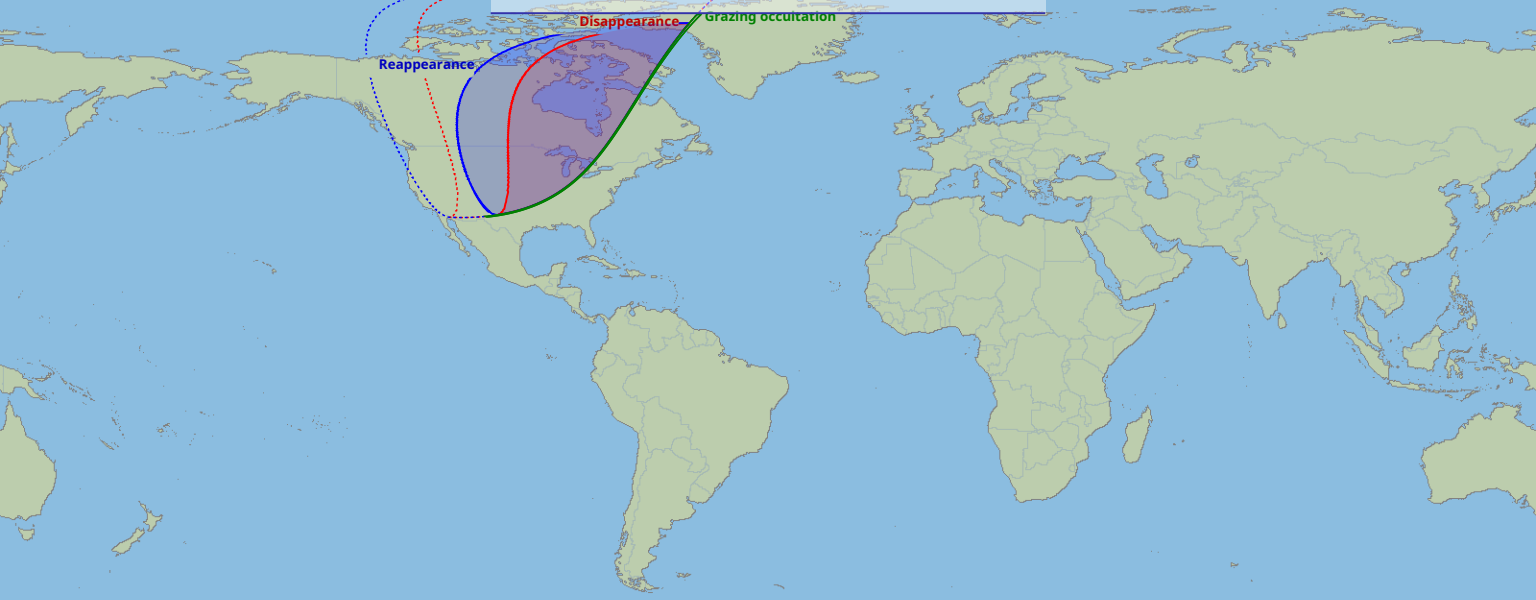

# Visibility of the lunar occultation of Venus on 2 Feb 2044

Global start  
2 Feb 2044 16:29 UTC

Global end  
2 Feb 2044 18:35 UTC