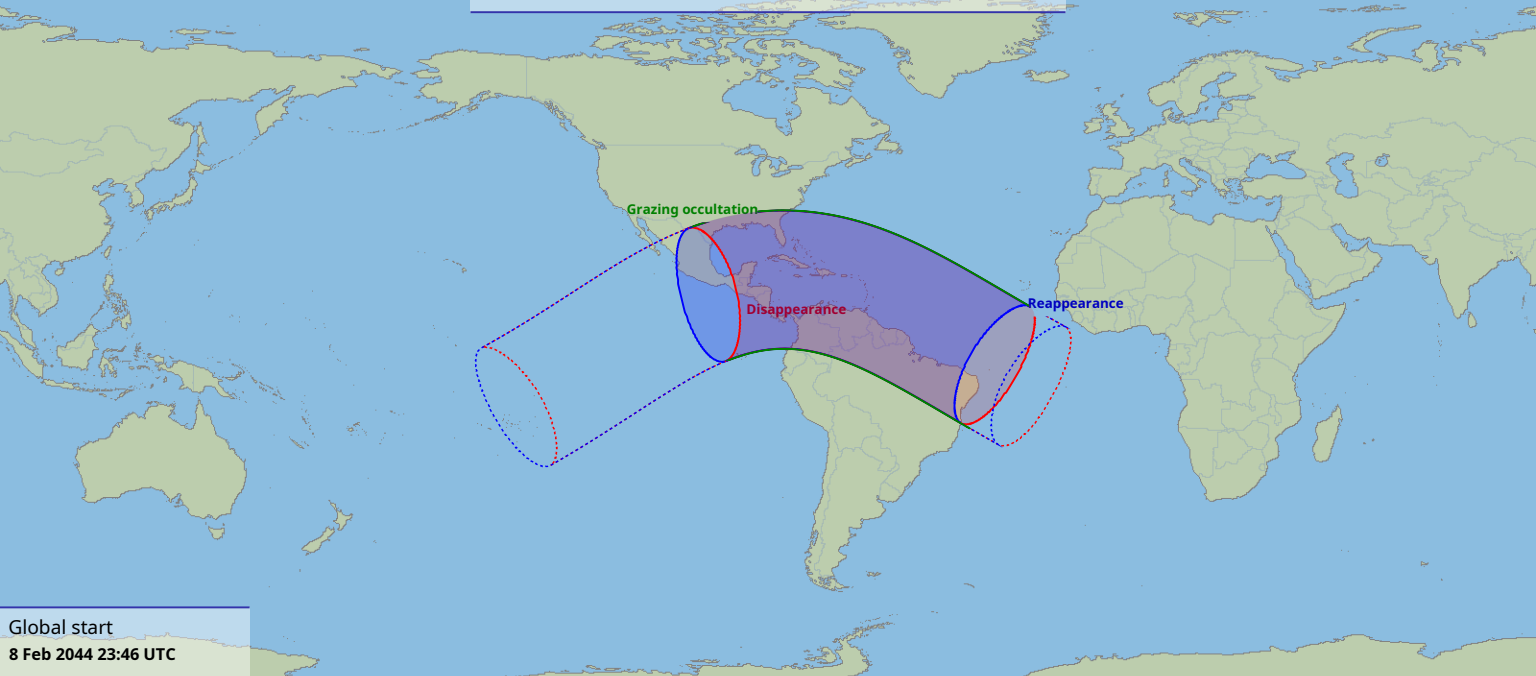

Visibility of the lunar occultation of Beta Tauri on 9 Feb 2024

Global start
8 Feb 2024 23:46 UTC

Global end
9 Feb 2024 03:55 UTC